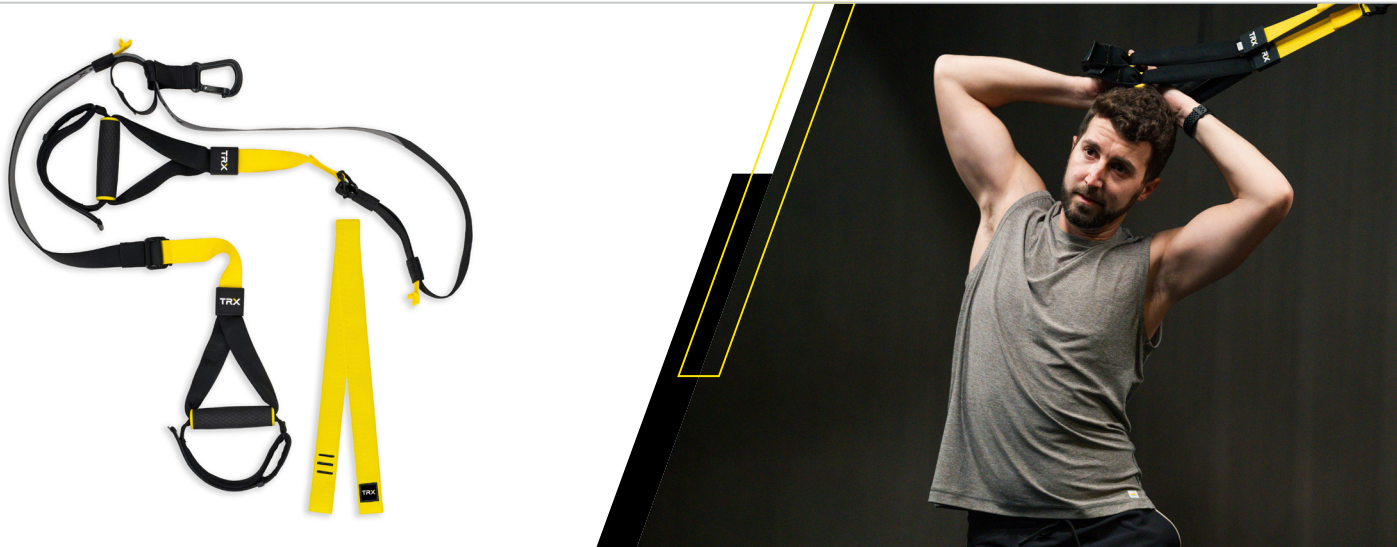

TRX COMMERCIAL PRODUCTS

TRX[®] COMMERCIAL SUSPENSION TRAINER™

SKU #: TRXCLUB4

Meet our toughest Suspension Trainer. We used 15 years of feedback and testing to develop the best Suspension Trainer for high-volume environments like gyms and studios. The TRX Commercial Suspension Trainer combines a fresh look and features multiple patented designs for our most durable, user-friendly product ever.

XTENDER & LOCKING CARABINER

Lock and anchor your TRX straps.

ALLEN WRENCH

Allen wrench secures locking carabiner.

GET STARTED INSERT

Includes setup instructions and warranty information.

FEATURES

ADJUSTABLE FOOT CRADLES

Custom fit to any foot size to prevent slippage.

RUBBER HANDLES

Anti-slip texture secures grip for safety and comfort.

LOCKING CARABINER

Keep your investment safe and secure.

CHECK OUT OUR NEW **COMMERCIAL CATALOG**