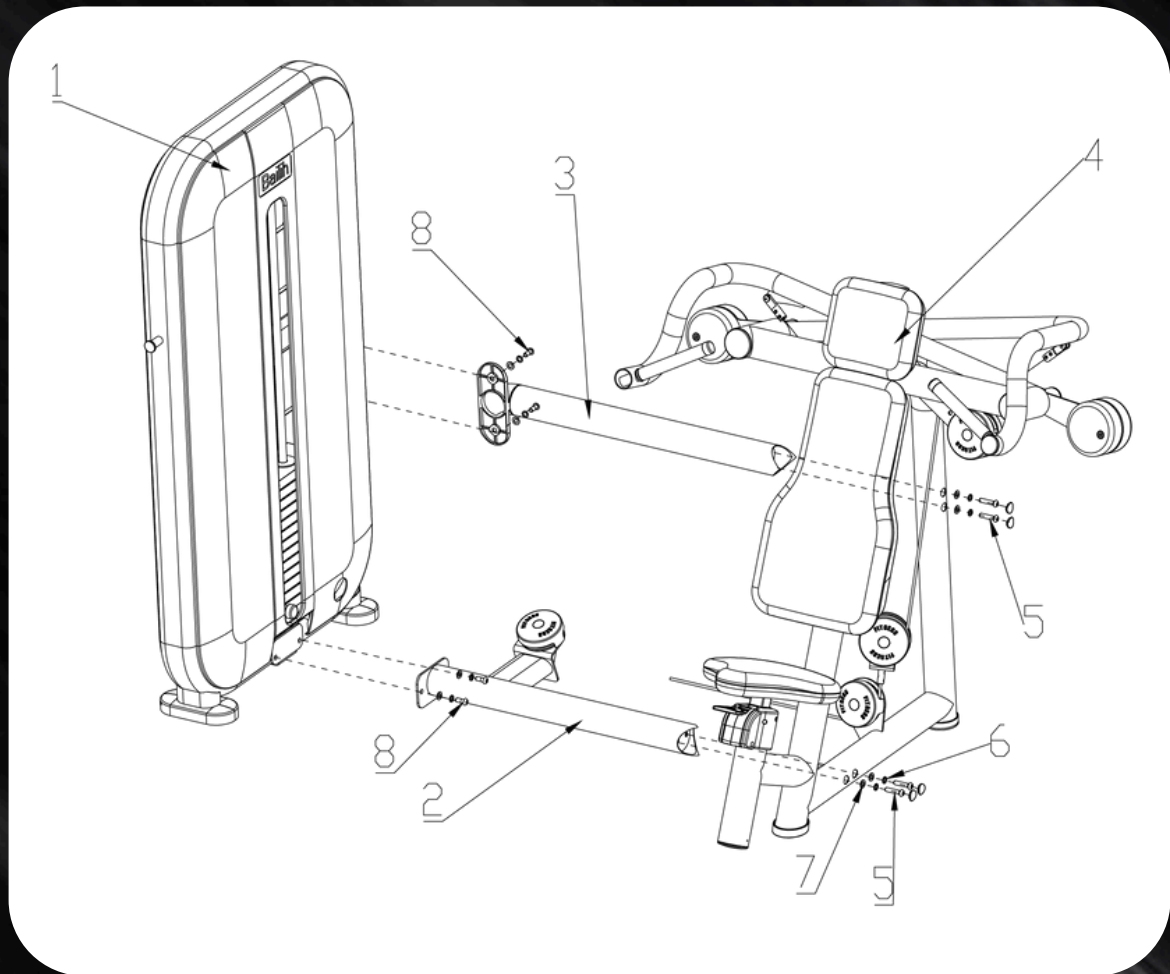

# SHOULDER PRESS (S-V-SP)

INSTALLATION MANUAL

# VOGUE

[www.muscledfit.com](http://www.muscledfit.com)

8/24 PIECES

# SHOULDER PRESS (S-EP-SP)

No.	Name	Unit	Qty.
1	weight stack frame component	pcs	1
2	bottom connector component	pcs	1
3	upper connector component	pcs	1
4	main frame component	pcs	1
5	M10 x 45 hex socket round screw	pcs	4
6	M10 spring washer	pcs	8
7	M10 flat washer	pcs	8
8	M10 x 25 hex socket round screw	pcs	4