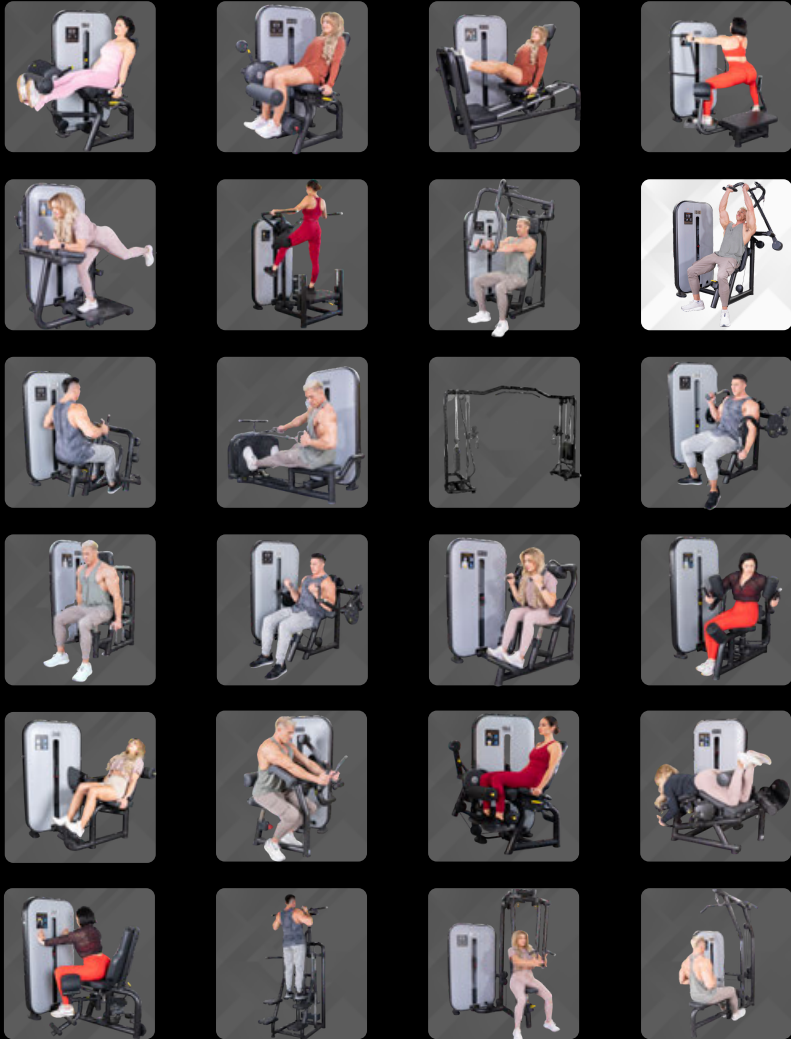

# SHOULDER PRESS (S-V-SP)

INSTALLATION MANUAL

# VOGUE

[www.muscledfit.com](http://www.muscledfit.com)

8/24 PIECES

# SHOULDER PRESS (S-EP-SP)

No.	Name	Unit	Qty.
1	weight stack frame component	pcs	1
2	bottom connector component	pcs	1
3	upper connector component	pcs	1
4	main frame component	pcs	1
5	M10 x 45 hex socket round screw	pcs	4
6	M10 spring washer	pcs	8
7	M10 flat washer	pcs	8
8	M10 x 25 hex socket round screw	pcs	4