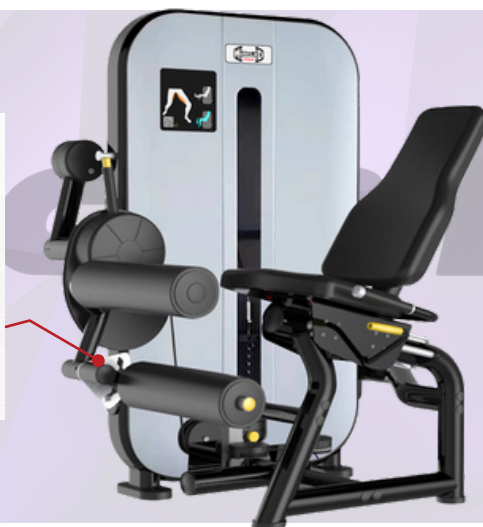

VOGUE SEATED LEG CURL

GREAT FOR HIGH USE COMMERCIAL GYMS

23 PIECES AVAILABLE

- Adjustment on leg rollers accommodates various pre-stretch settings
- The roller pad position allows for easy entry and adjustment
- Anatomically designed cam for optimal hamstring development
- Heavy Duty 11 Gauge Steel construction with commercial grade upholstery

Selectorized

 BLACK
  GAINSBORO

Highly durable and scratch-resistant, ensuring a long-lasting, pristine appearance even under heavy use.

Specifications:

TARGETED MUSCLES

Product Name	Vogue Seated Leg Curl
SKU	S-V-SLC
Dimensions (L x W x H)	52" L x 42" W x 56" H
Live Area (L x W x H)	88" L x 78" W x 56" H
Product Weight	450 lbs
Max User Weight	No Limit
Starting Resistance	10 lbs
Weight Stack	200 lbs