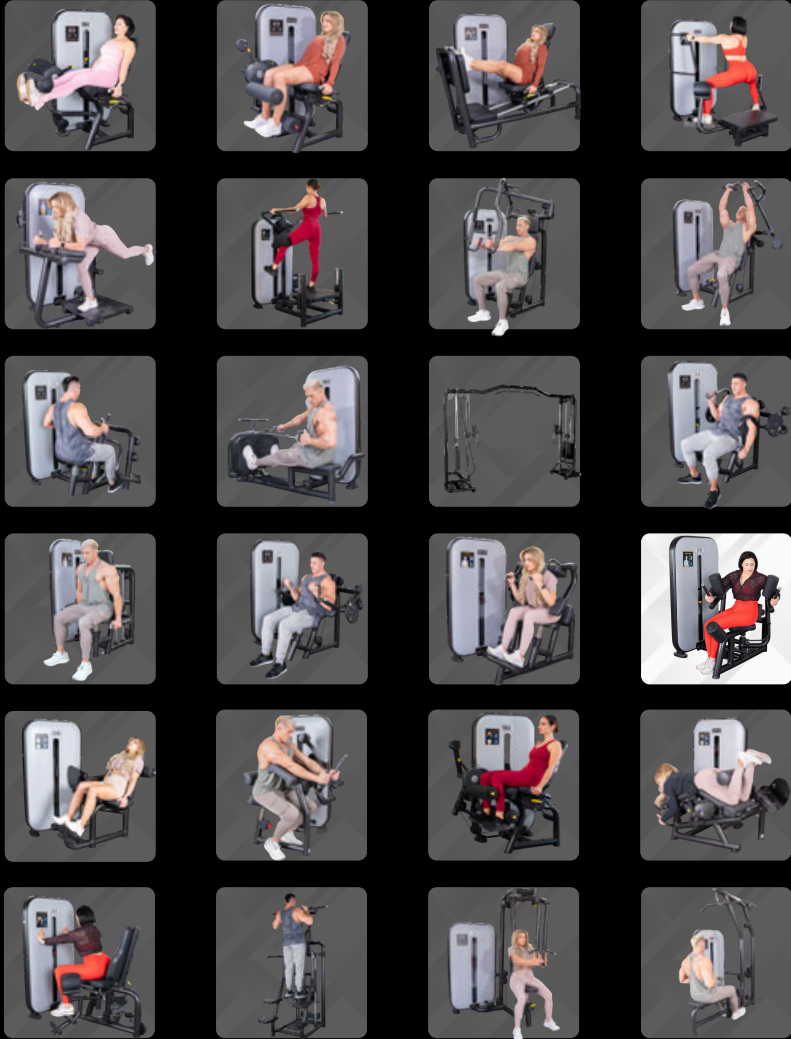

ROTARY TORSO (S-V-RT)

INSTALLATION MANUAL

VOGUE

 www.muscledfit.com

16/24 PIECES

ROTARY TORSO (S-EP-RT)

No.	Name	Unit	Qty.
1	weight stack frame component	pcs	1
2	main frame component	pcs	1
3	upper connector component	pcs	1
4	bottom connector component	pcs	1
5	M10 x 45 hex socket round screw	pcs	4
6	M10 spring washer	pcs	4
7	M10 flat washer	pcs	4
8	M10 x 20 hex socket round screw	pcs	4