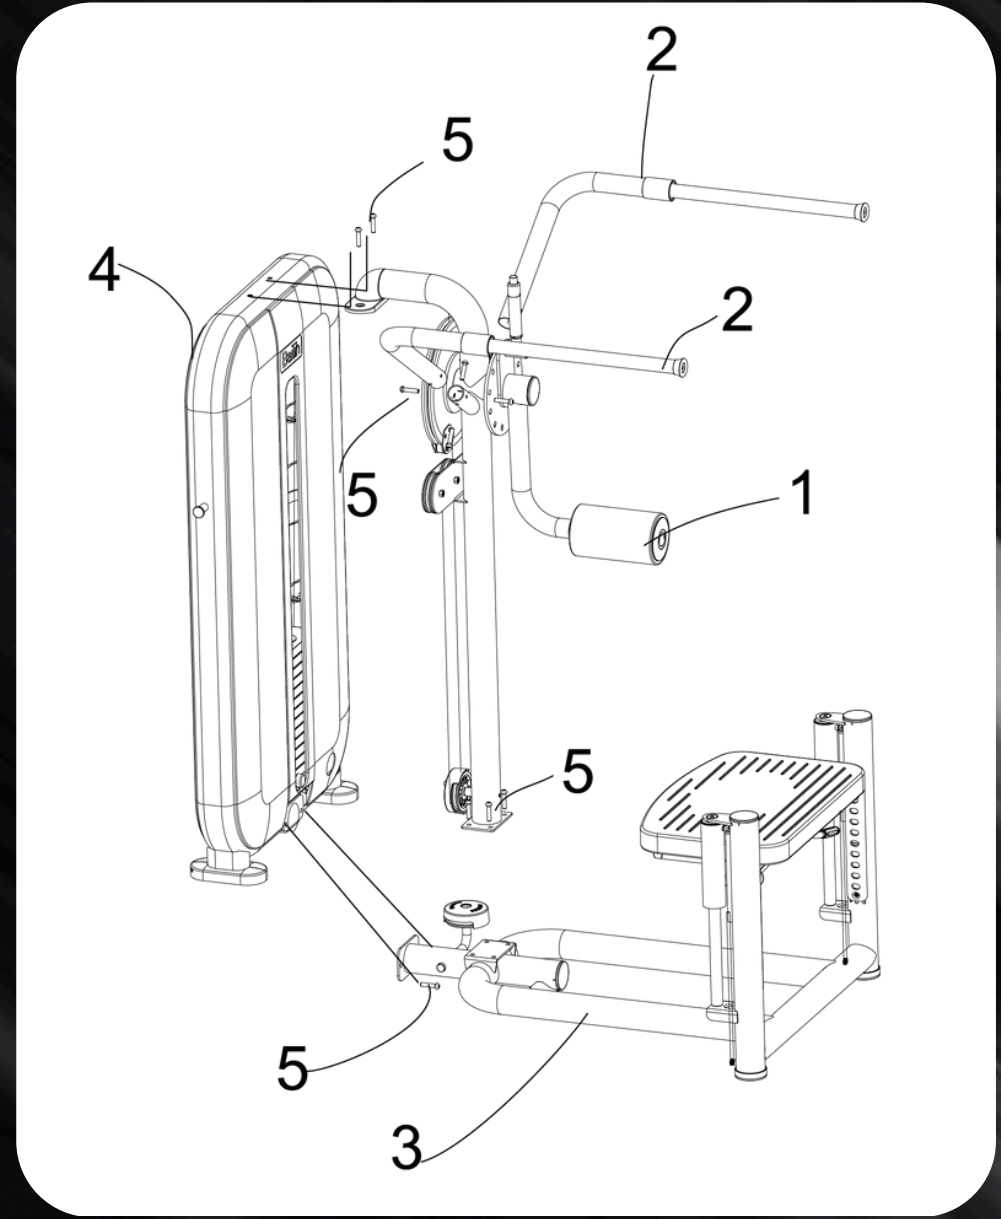

## INSTALLATION MANUAL

[www.muscledfit.com](http://www.muscledfit.com)

6/24 PIECES

# MULTI-HIP (S-EP-MH)

No.	Name	Unit	Qty.
1	moving lever component	pcs	1
2	upright tube welded component	pcs	1
3	hand & arm rest component	pcs	1
4	weight stack frame component	pcs	1
5	M10 x 25 hex screw + M10 flat washer	pcs	16