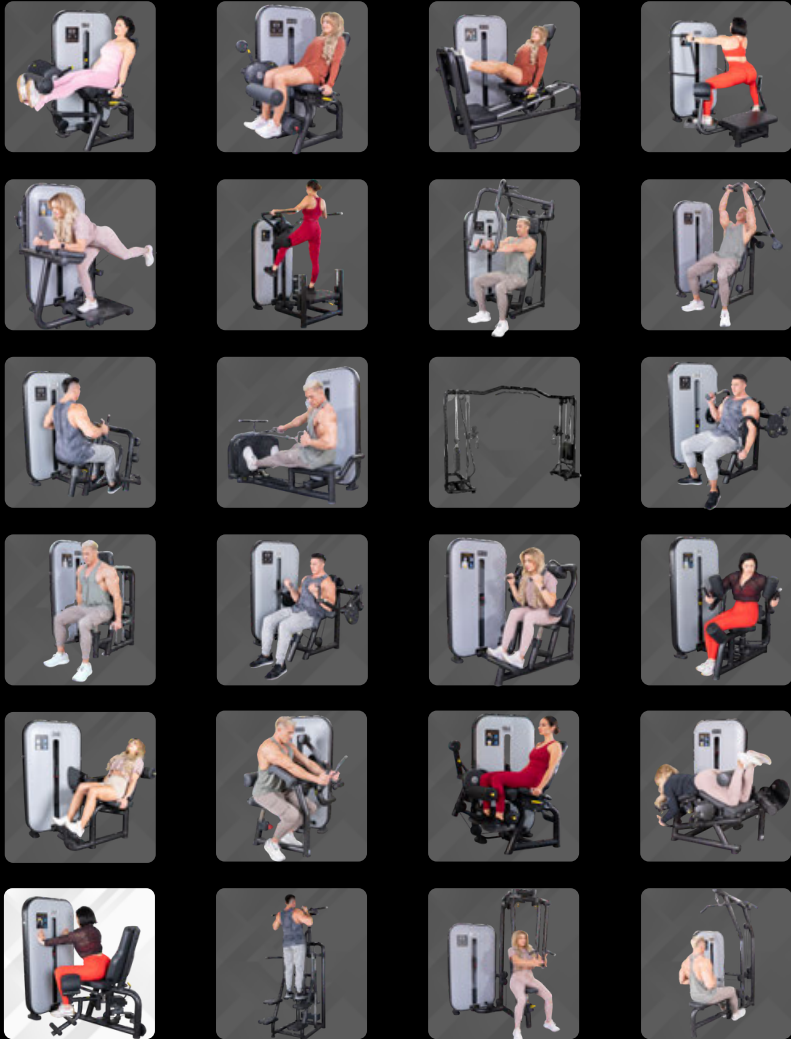

INNER/OUTER THIGH (S-V-IOT)

VOGUE

INSTALLATION MANUAL

www.muscledfit.com

21/24 PIECES

INNER/OUTER THIGH (S-EP-IOT)

No.	Name	Unit	Qty.
1	main frame component	pcs	1
2	weight stack frame component	pcs	1
3	M10 x 30 hex screw + M10 flat washer	pcs	4