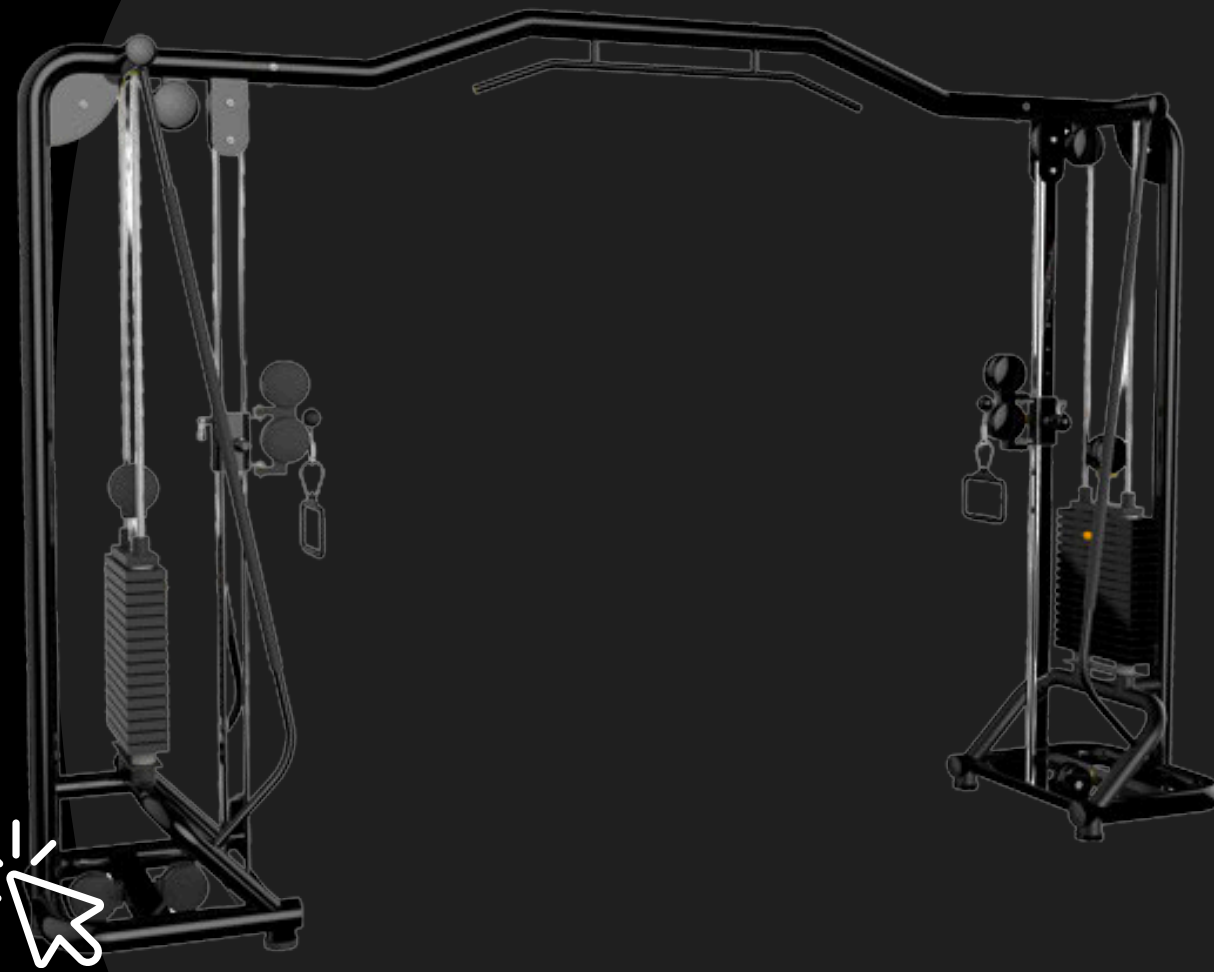

# CABLE CROSSOVER (S-V-CC)

## INSTALLATION MANUAL

[www.muscledfit.com](http://www.muscledfit.com)

11/24 PIECES

# CABLE CROSSOVER (S-EP-CC)

No.	Name	Unit	Qty.
1	weight stack frame component	pcs	1
2	weight stack frame component 2	pcs	1
3	crossover component	pcs	1
4	self-drilling screw	pcs	6