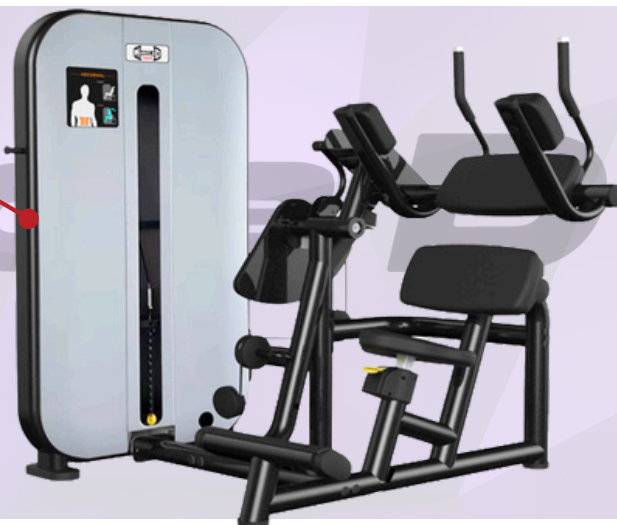

VOGUE AB CRUNCH

GREAT FOR HIGH USE COMMERCIAL GYMS

23 PIECES AVAILABLE

- Biomechanical design isolates lower and upper abdominal muscles
- Precision bearings ensure smooth motion for optimal gains
- Multi-adjustable seat allow for easy micro-adjustments
- Heavy Duty 11 Gauge Steel construction with commercial grade upholstery

Selectorized

BLACK **GAINSBORO**

Highly durable and scratch-resistant, ensuring a long-lasting, pristine appearance even under heavy use.

Specifications:

TARGETED MUSCLES

Product Name	Vogue Ab Crunch
SKU	S-V-AC
Dimensions (L x W x H)	52"L x 52.8"W x 62.2"H
Live Area (L x W x H)	88"L x 88"W x 62.2"H
Product Weight	450 lbs
Max User Weight	No Limit
Starting Resistance	10 lbs
Weight Stack	200 lbs