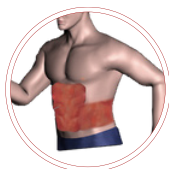

VOGUE AB CRUNCH

GREAT FOR HIGH USE COMMERCIAL GYMS

23 PIECES AVAILABLE

- Biomechanical design isolates lower and upper abdominal muscles
- Precision bearings ensure smooth motion for optimal gains
- Multi-adjustable seat allow for easy micro-adjustments
- Heavy Duty 11 Gauge Steel construction with commercial grade upholstery

Selectorized

BLACK **GAINSBORO**

Highly durable and scratch-resistant, ensuring a long-lasting, pristine appearance even under heavy use.

Specifications:

TARGETED MUSCLES

Product Name	Vogue Ab Crunch
SKU	S-V-AC
Dimensions (L x W x H)	52"L x 52.8"W x 62.2"H
Live Area (L x W x H)	88"L x 88"W x 62.2"H
Product Weight	450 lbs
Max User Weight	No Limit
Starting Resistance	10 lbs
Weight Stack	200 lbs