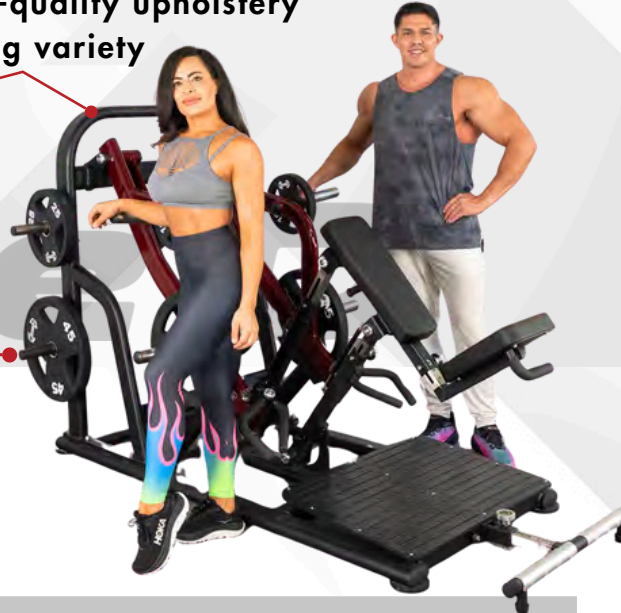

Pro Strength Dynamic Row

GREAT FOR HIGH USE COMMERCIAL GYMS

27 PIECES AVAILABLE

- This machine is the ultimate solution for comprehensive back training
- Complete free movement for functional exercise
- Multi-adjustable chest-supported seat to isolate & sculpt like never before
- Heavy Duty 11 Gauge Steel construction with high-quality upholstery
- Multi-adjustable handles for the ultimate in training variety

MAROON **BLACK**

Highly durable and scratch-resistant, ensuring a long-lasting, pristine appearance even under heavy use.

OPTIONAL: MUSCLE D URETHANE COATED OLYMPIC PLATES

Specification:

Product Name	Pro Strength Dynamic Row - Chest Supported
SKU	PL-PS-CSR
Dimensions(L x W x H)	58" x 48" x 58"
Live Area(L x W x H)	94" x 84" x 58"
Product Weight	450 LBS
Max User Weight	No Limit
Starting Resistance	20 LBS Each Side
Weight Horn Capacity	4 Weight Horns - Over 500lbs Per Side