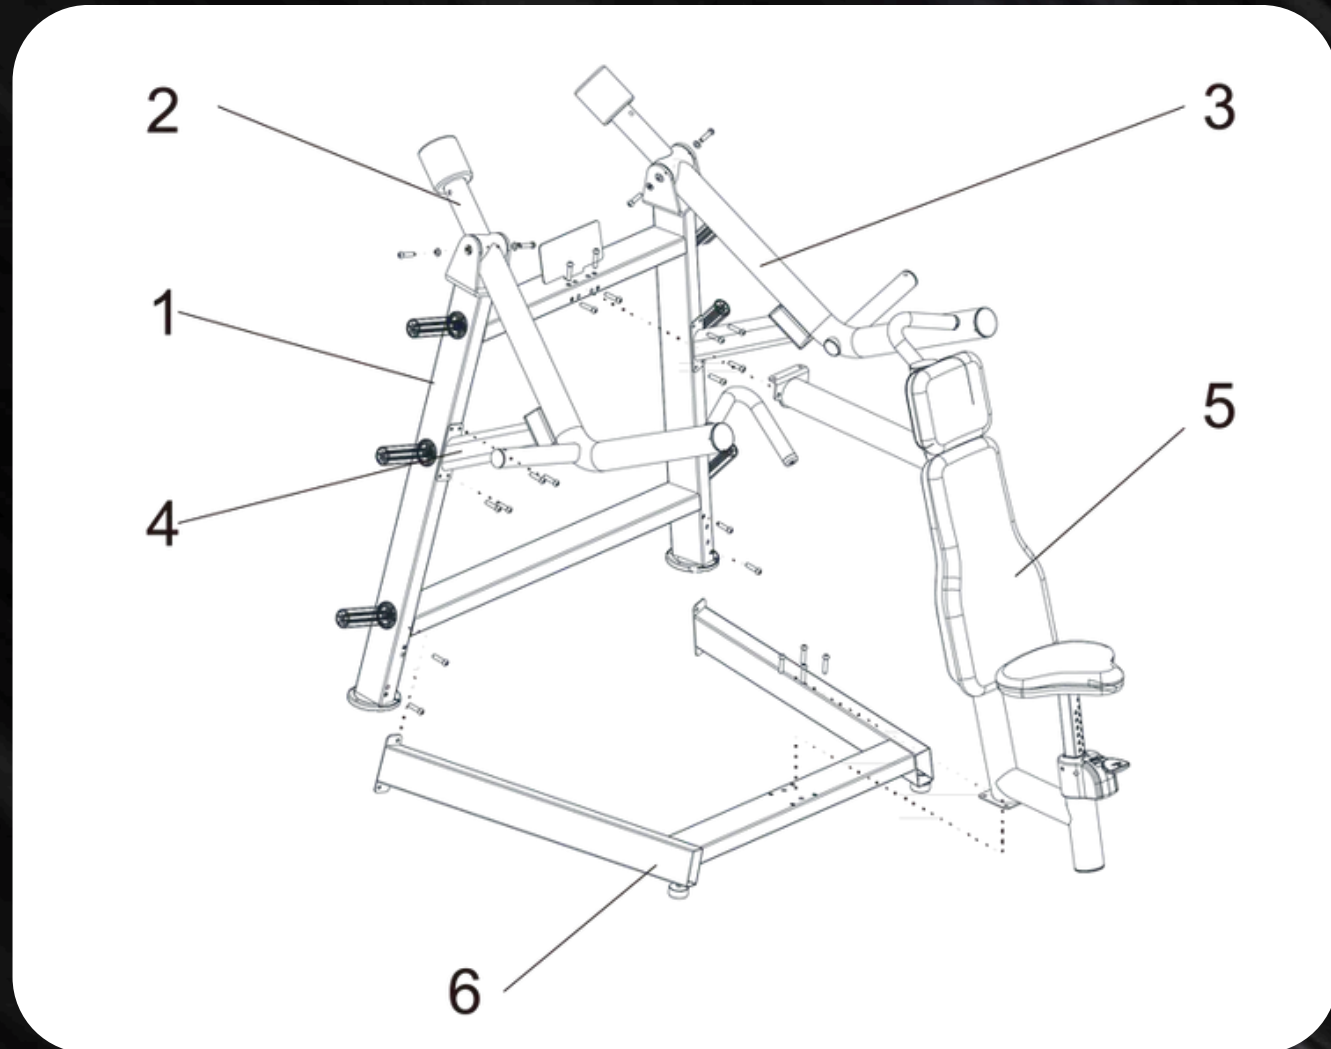

SHOULDER PRESS (PL-PV2-SP)

POWER LEVERAGE **V2**

INSTALLATION MANUAL

 WWW.MUSCLEDFIT.COM

23/49 PIECES

SHOULDER PRESS (PL-PV2-SP)

No.	Name	Unit	Qty.
1	vertical frame component	pcs	1
2	left-hand rotating arm component	pcs	1
3	right-hand rotating arm component	pcs	1
4	buffer component	pcs	2
5	back cushion support component	pcs	1
6	base frame component	pcs	1