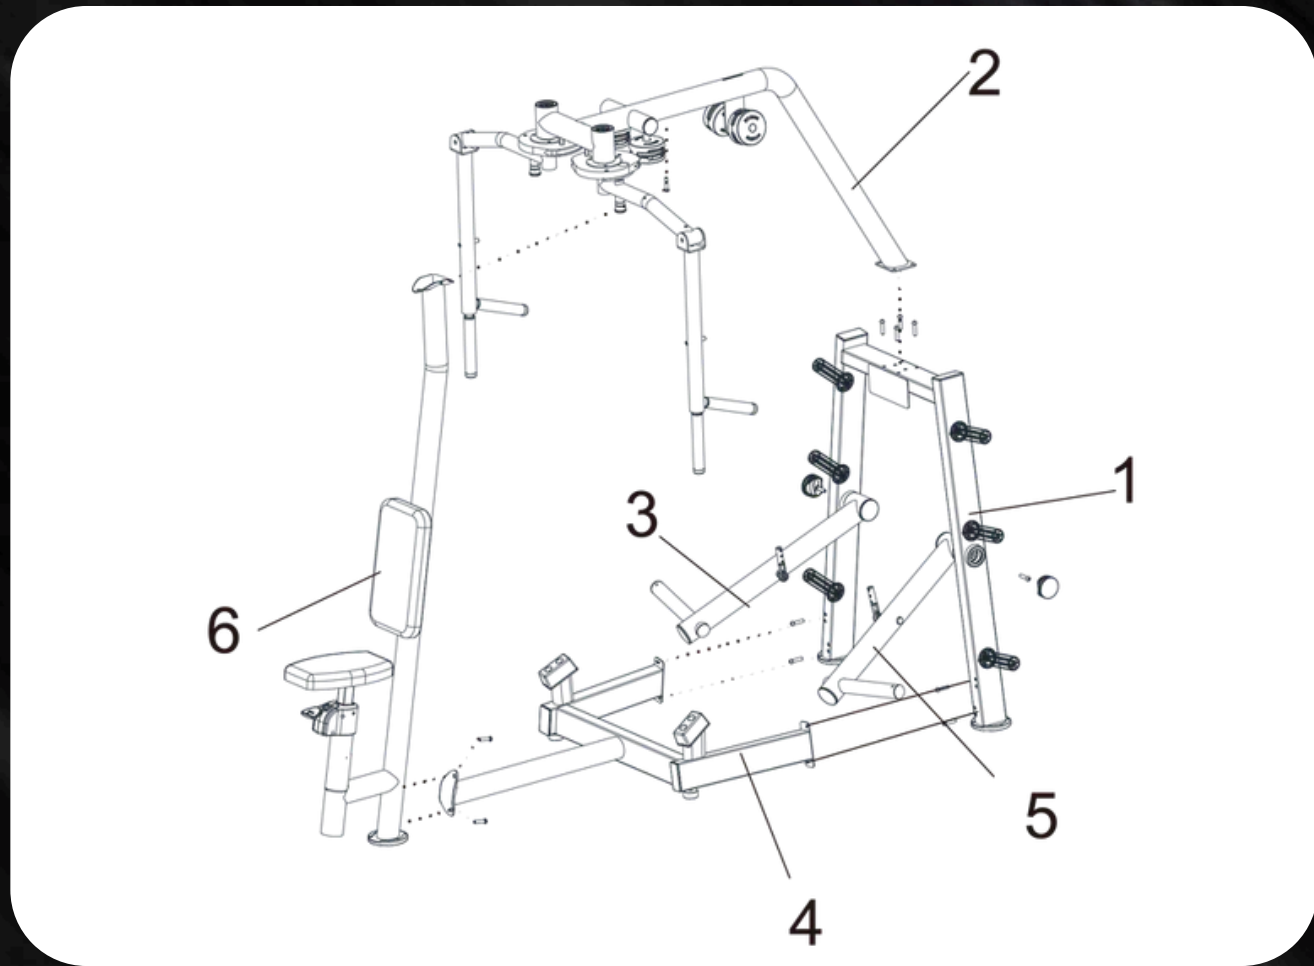

SEATED PEC FLY/REAR DELT (PL-PV2-SPF)

POWER LEVERAGE **V2**

INSTALLATION MANUAL

 WWW.MUSCLEDFIT.COM

48/49 PIECES

SEATED PEC FLY/REAR DELT (PL-PV2-SPF)

No.	Name	Unit	Qty.
1	stand component	pcs	1
2	upper component	pcs	1
3	right arm component	pcs	1
4	bottom component	pcs	1
5	left arm component	pcs	1
6	seat component	pcs	1

INSTALLATION MANUAL

**POWER
LEVERAGE** **V2**

WWW.MUSCLEDFIT.COM