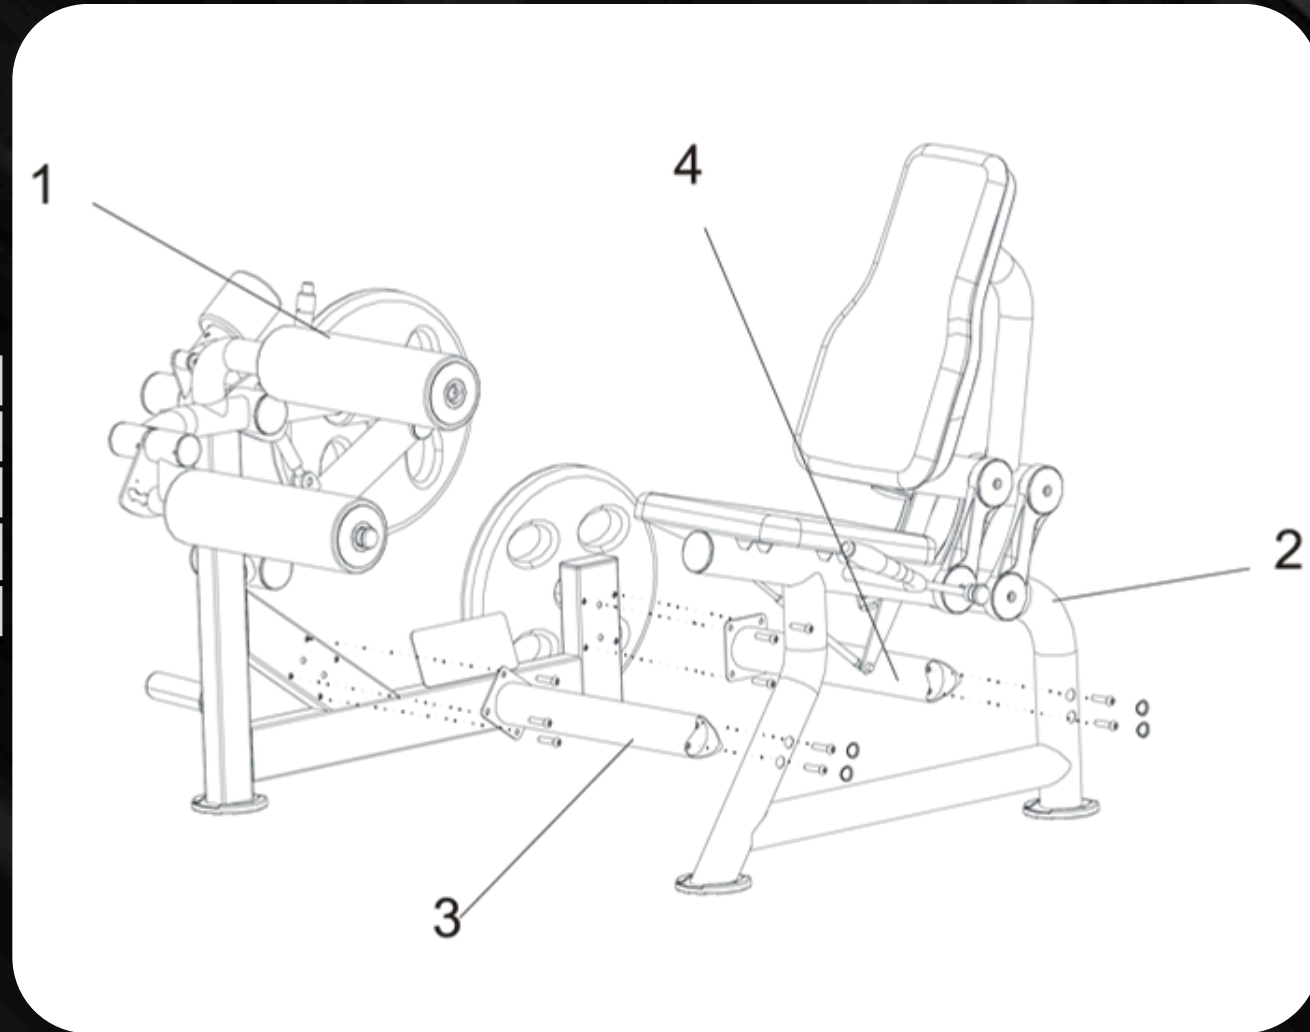

SEATED LEG CURL (PL-PV2-SLC)

POWER LEVERAGE **V2**

INSTALLATION MANUAL

 WWW.MUSCLEDFIT.COM

3/49 PIECES

SEATED LEG CURL (PL-PV2-SLC)

No.	Name	Unit	Qty.
1	main frame component	pcs	1
2	seating frame component	pcs	1
3	front connector component	pcs	1
4	back connector component	pcs	1