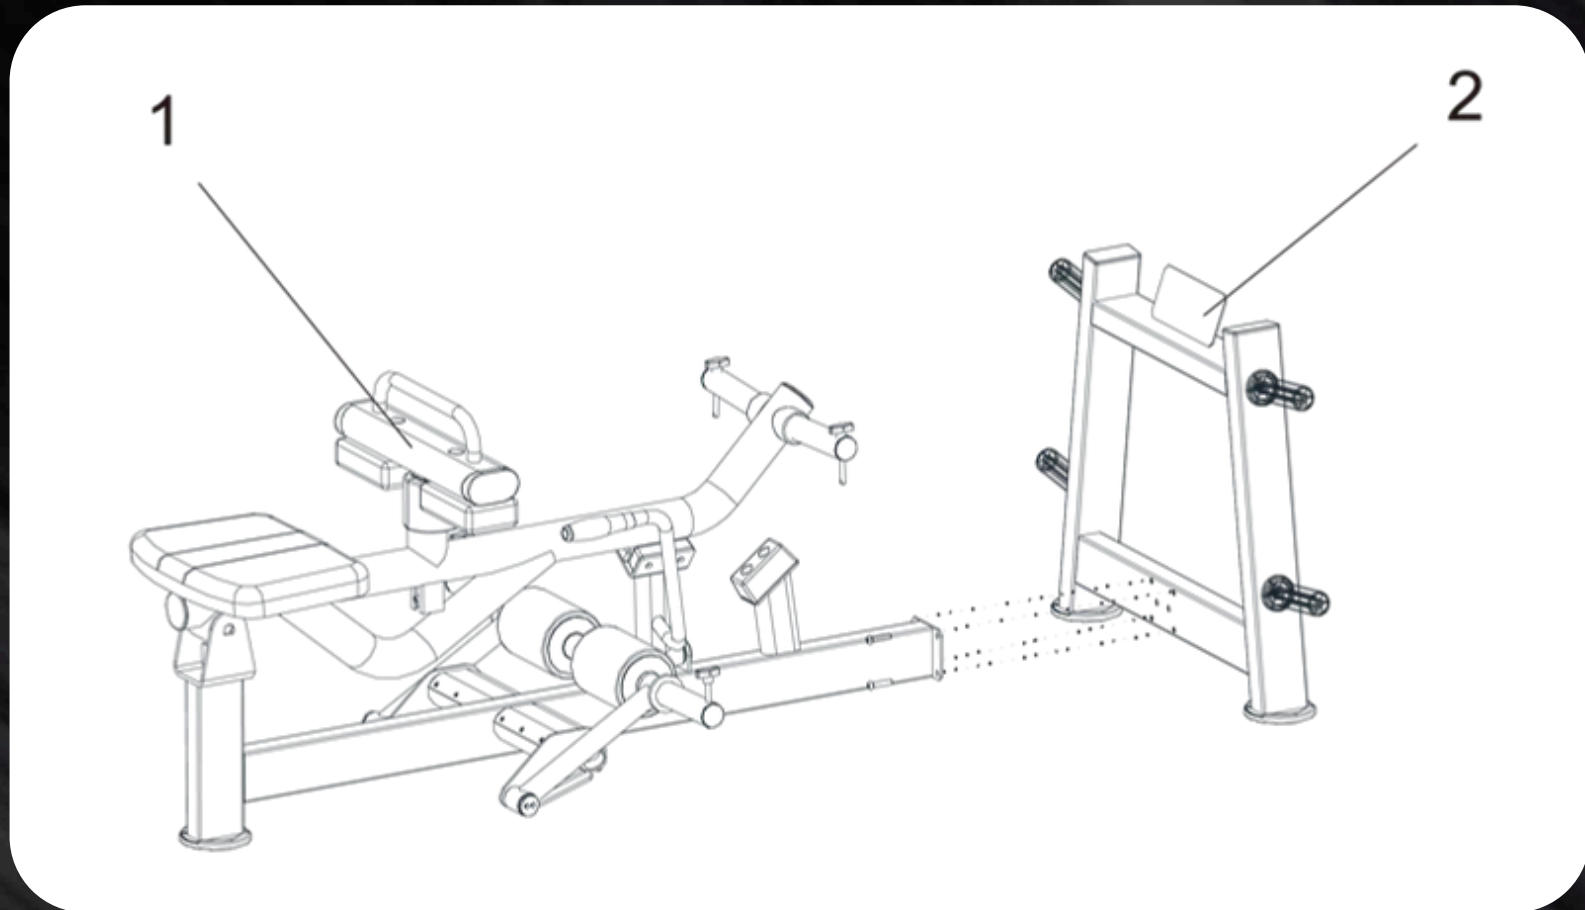

SEATED CALF/TIB (PL-PV2-SCT)

POWER LEVERAGE **V2**

INSTALLATION MANUAL

 WWW.MUSCLEDFIT.COM

45/49 PIECES

SEATED CALF / TIB (PL-PV2-SCT)

No.	Name	Unit	Qty.
1	Frame	pcs	1
2	Fram Component	pcs	1

INSTALLATION MANUAL