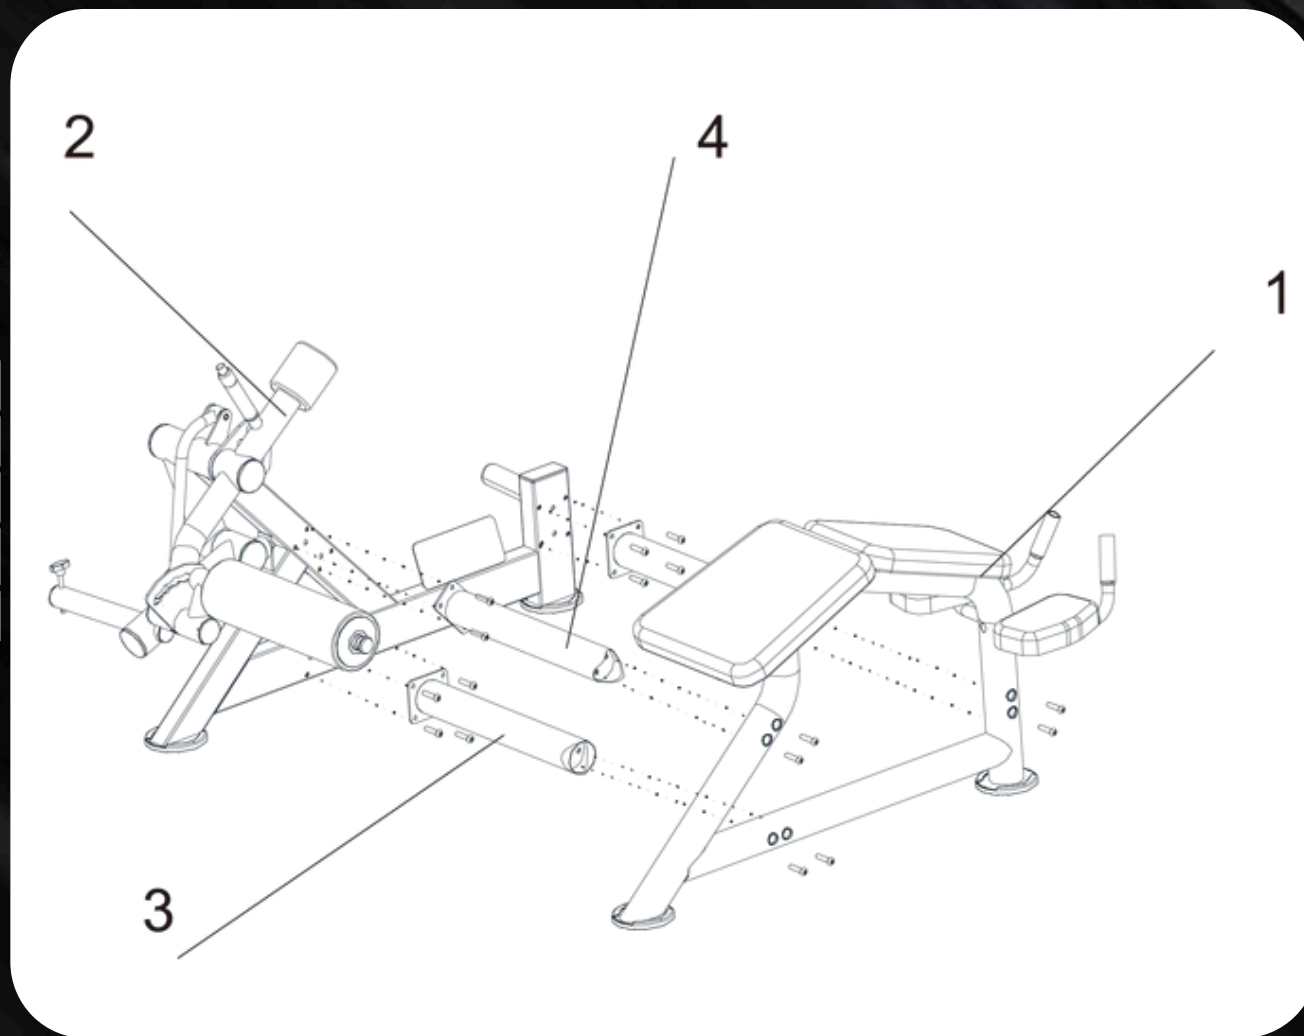

PRONE LEG CURL LEG PRESS (PL-PV2-PLC)

POWER LEVERAGE **V2**

INSTALLATION MANUAL

 WWW.MUSCLEDFIT.COM

5/49 PIECES

PRONE LEG CURL (PL-PV2-PLC)

| No. | Name | Unit | Qty. |
|-----|---------------------------|------|------|
| 1 | main frame component | pcs | 1 |
| 2 | seating frame component | pcs | 1 |
| 3 | front connector component | pcs | 1 |
| 4 | back connector component | pcs | 2 |