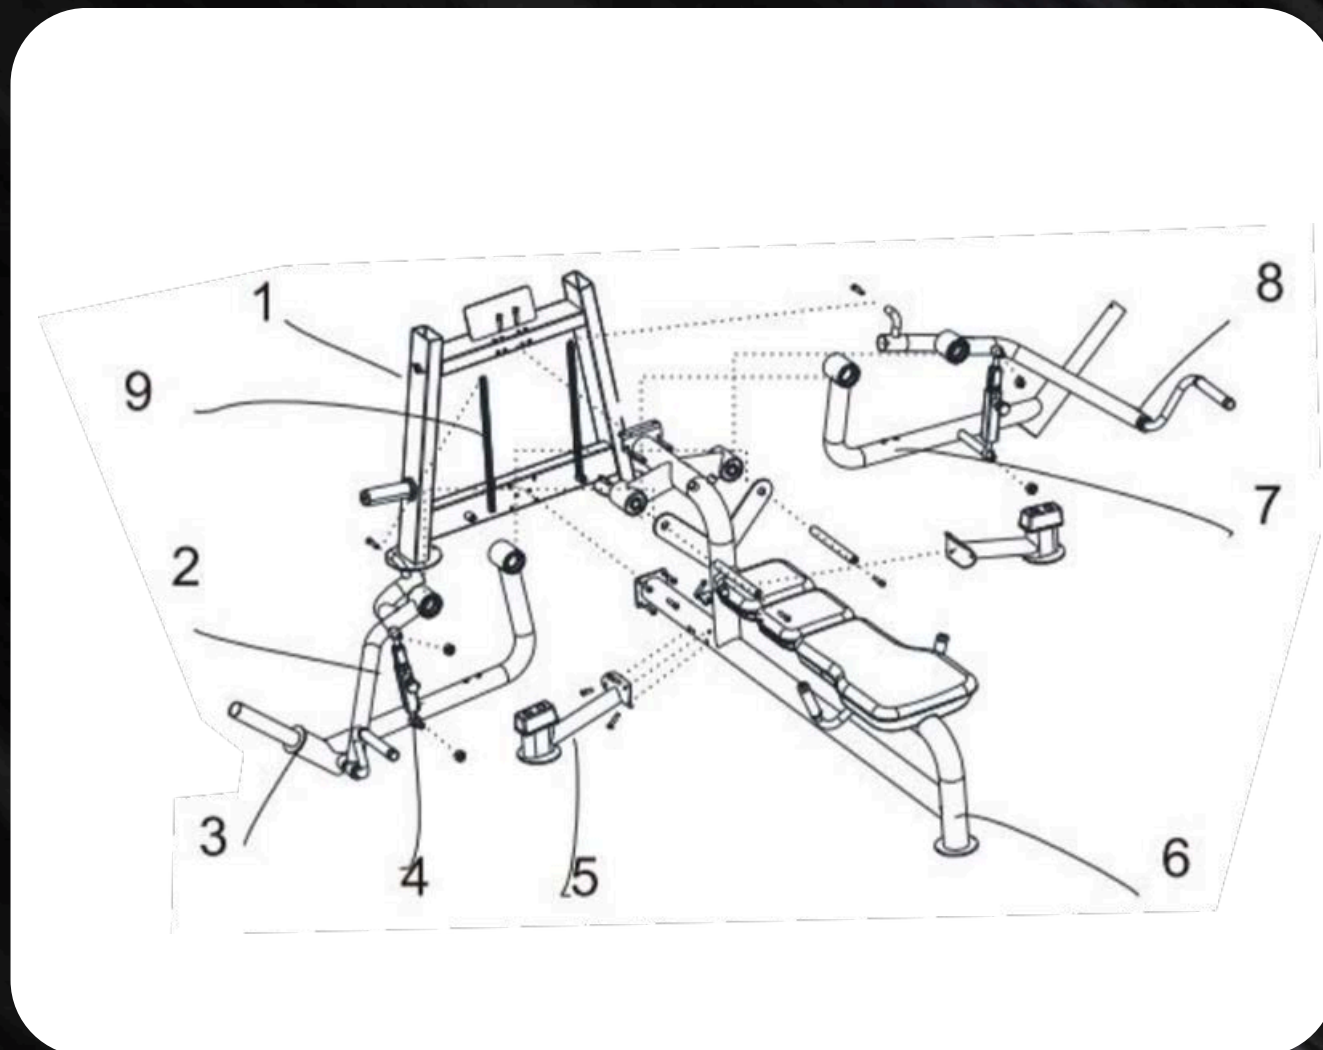

LYING PEC FLY (PL-PV2-PF)

POWER LEVERAGE **V2**

INSTALLATION MANUAL

 WWW.MUSCLEDFIT.COM

20/49 PIECES

LYING PEC FLY (PL-PV2-PF)

No.	Name	Unit	Qty.
1	stand component	pcs	1
2	right arm component	pcs	1
3	right lever arm component	pcs	1
4	pull rod component	pcs	1
5	shock absorption component	pcs	1
6	main frame	pcs	1
7	left lever arm component	pcs	1
8	left arm component	pcs	1
9	extension spring	pcs	1

INSTALLATION MANUAL

**POWER
LEVERAGE** **V2**

 WWW.MUSCLEDFIT.COM