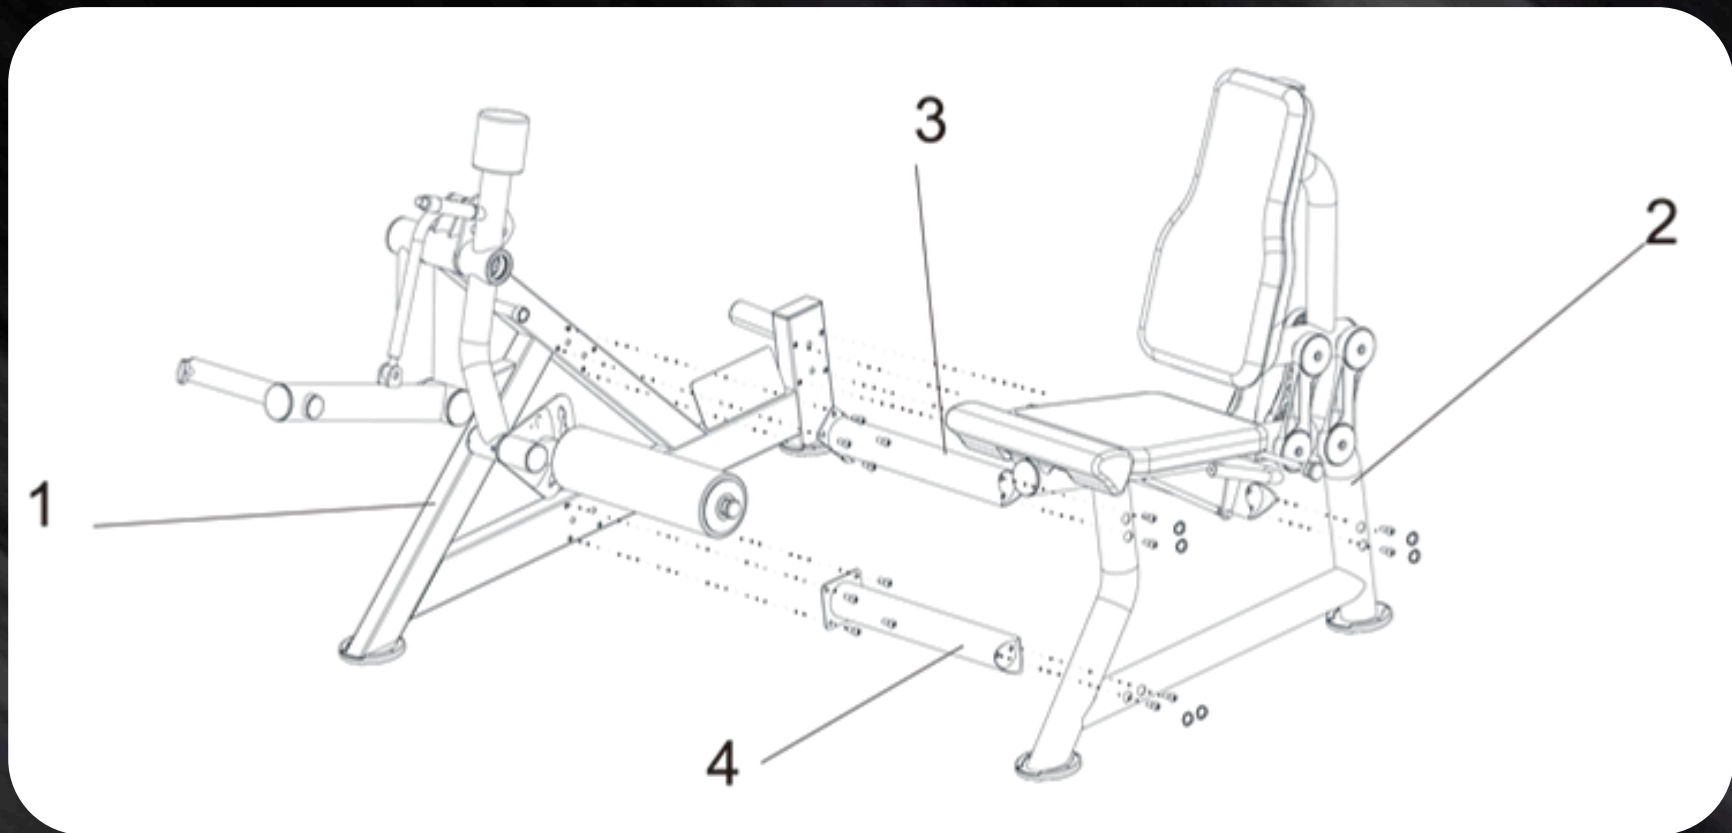

# LEG EXTENSION (PL-PV2-LE)

POWER LEVERAGE **V2**

INSTALLATION MANUAL

 [WWW.MUSCLEDFIT.COM](http://WWW.MUSCLEDFIT.COM)

4/49 PIECES

# LEG EXTENSION (PL-PV2-LE)

No.	Name	Unit	Qty.
1	main frame component	pcs	1
2	seating frame component	pcs	1
3	front connector component	pcs	1
4	back connector component	pcs	2