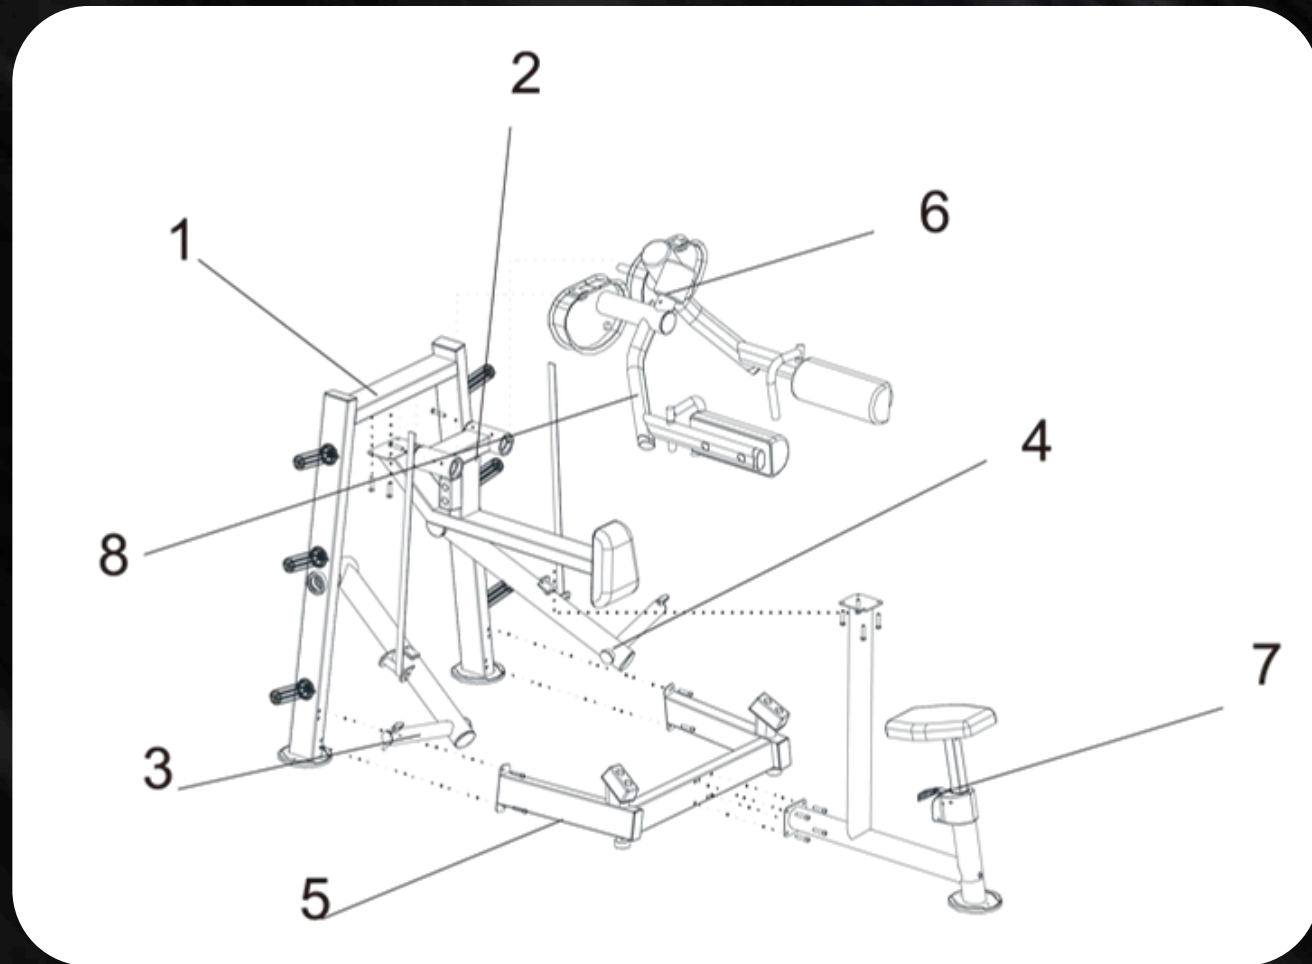

LATERAL RAISE (PL-PV2-LTR)

POWER LEVERAGE **V2**

INSTALLATION MANUAL

 WWW.MUSCLEDFIT.COM

26/49 PIECES

LATERAL RAISE (PL-PV2-LTR)

No.	Name	Unit	Qty.
1	main frame component	pcs	1
2	upper component	pcs	1
3	plate arm component 1	pcs	1
4	plate arm component 2	pcs	1
5	support component	pcs	1
6	pivot arm component 1	pcs	1
7	seating component	pcs	1
8	pivot arm component 2	pcs	1

INSTALLATION MANUAL

**POWER
LEVERAGE** V2

WWW.MUSCLEDFIT.COM