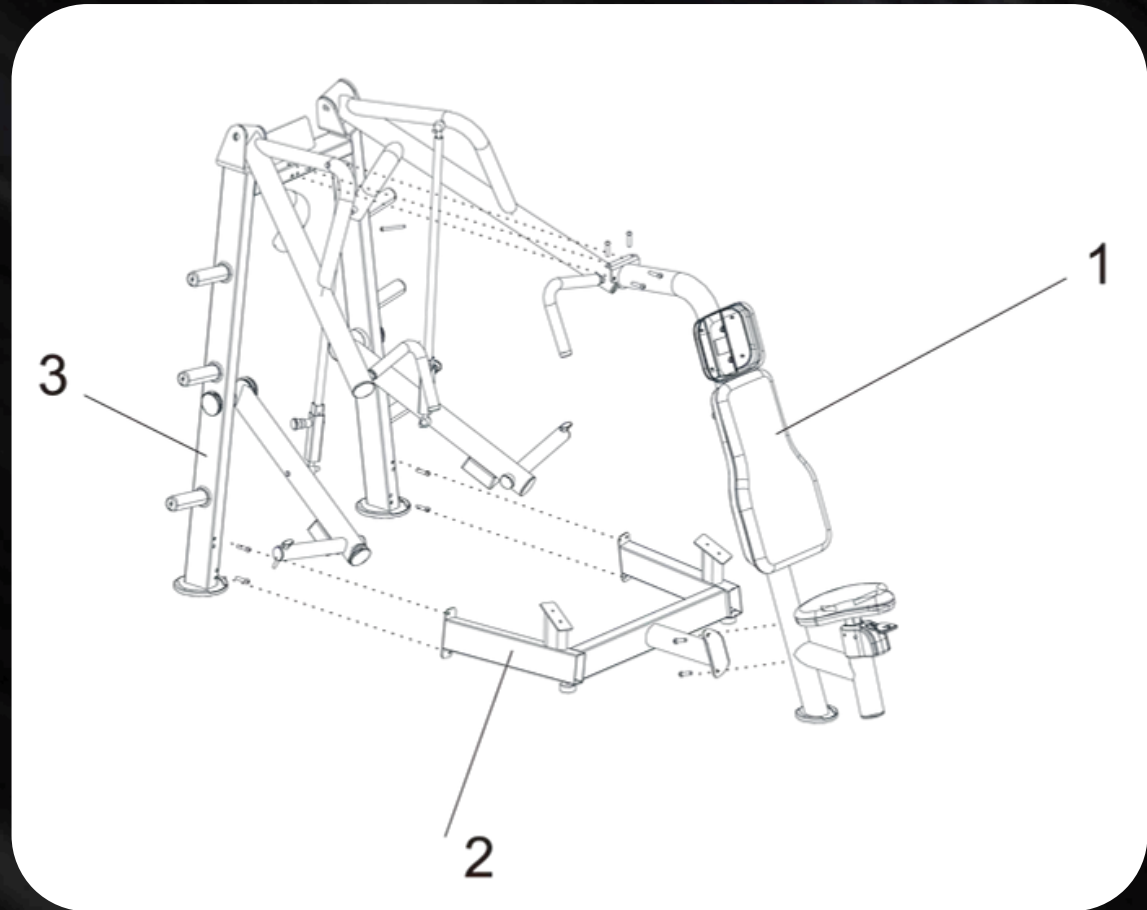

# INCLINE CHEST PRESS (PL-PV2-ICP)

POWER LEVERAGE **V2**

INSTALLATION MANUAL

 [WWW.MUSCLEDFIT.COM](http://WWW.MUSCLEDFIT.COM)

16/49 PIECES

# INCLINE CHEST PRESS (PL-PV2-ICP)

No.	Name	Unit	Qty.
1	seat component	pcs	1
2	bottom frame component	pcs	1
3	vertical frame component	pcs	1