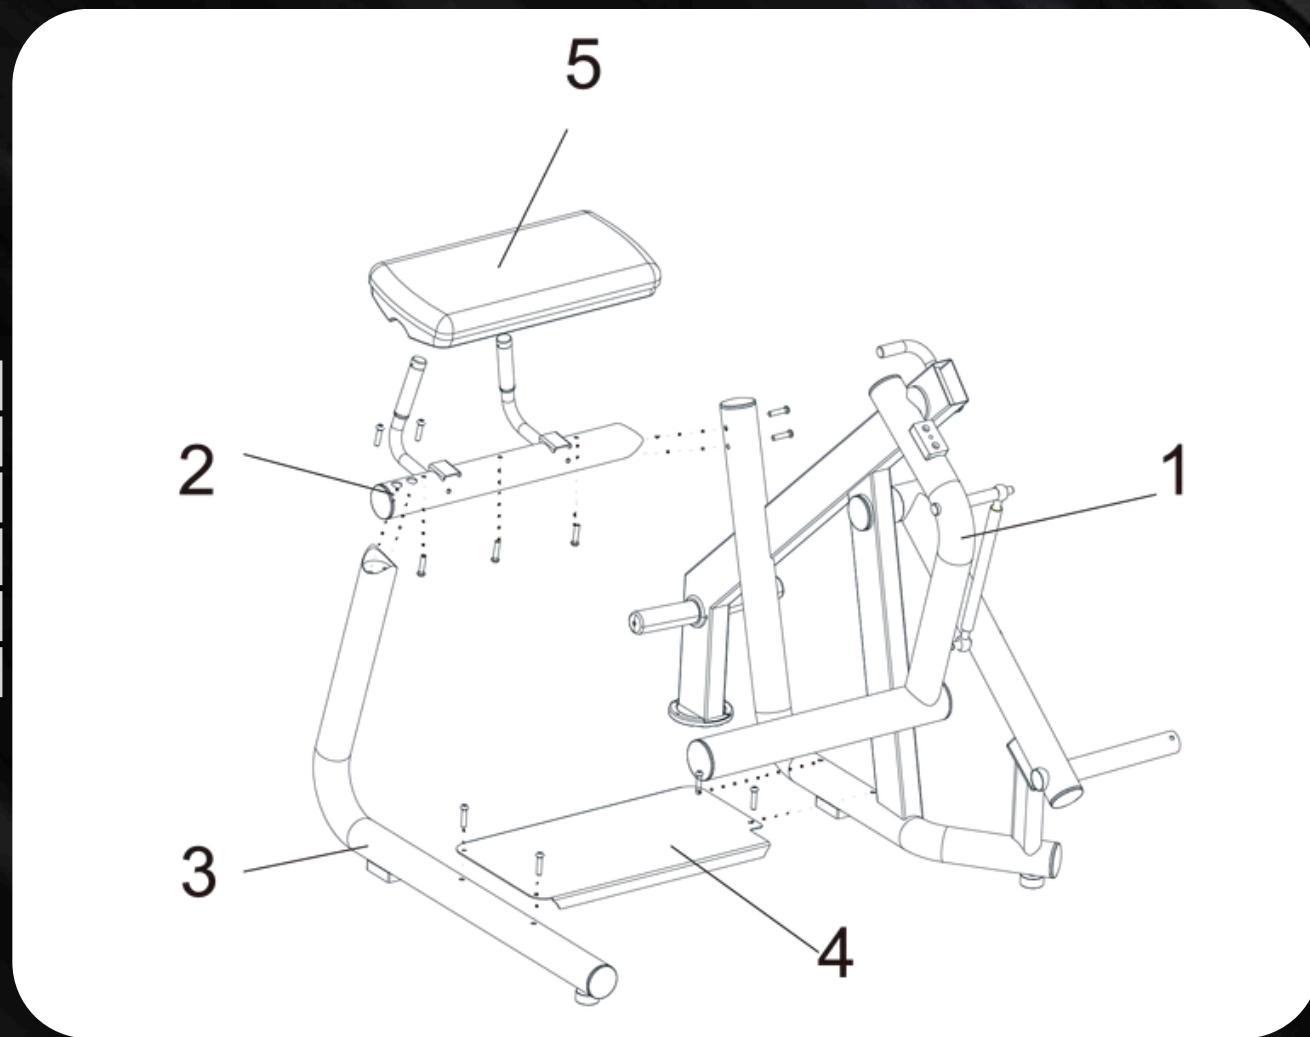

GLUTE KICK (PL-PV2-GK)

POWER LEVERAGE **V2**

INSTALLATION MANUAL

 WWW.MUSCLEDFIT.COM

6/49 PIECES

GLUTE KICK (PL-PV2-GK)

No.	Name	Unit	Qty.
1	main frame component	pcs	1
2	elbow pad component	pcs	1
3	left support component	pcs	1
4	footrest component	pcs	1
5	elbow pad	pcs	1