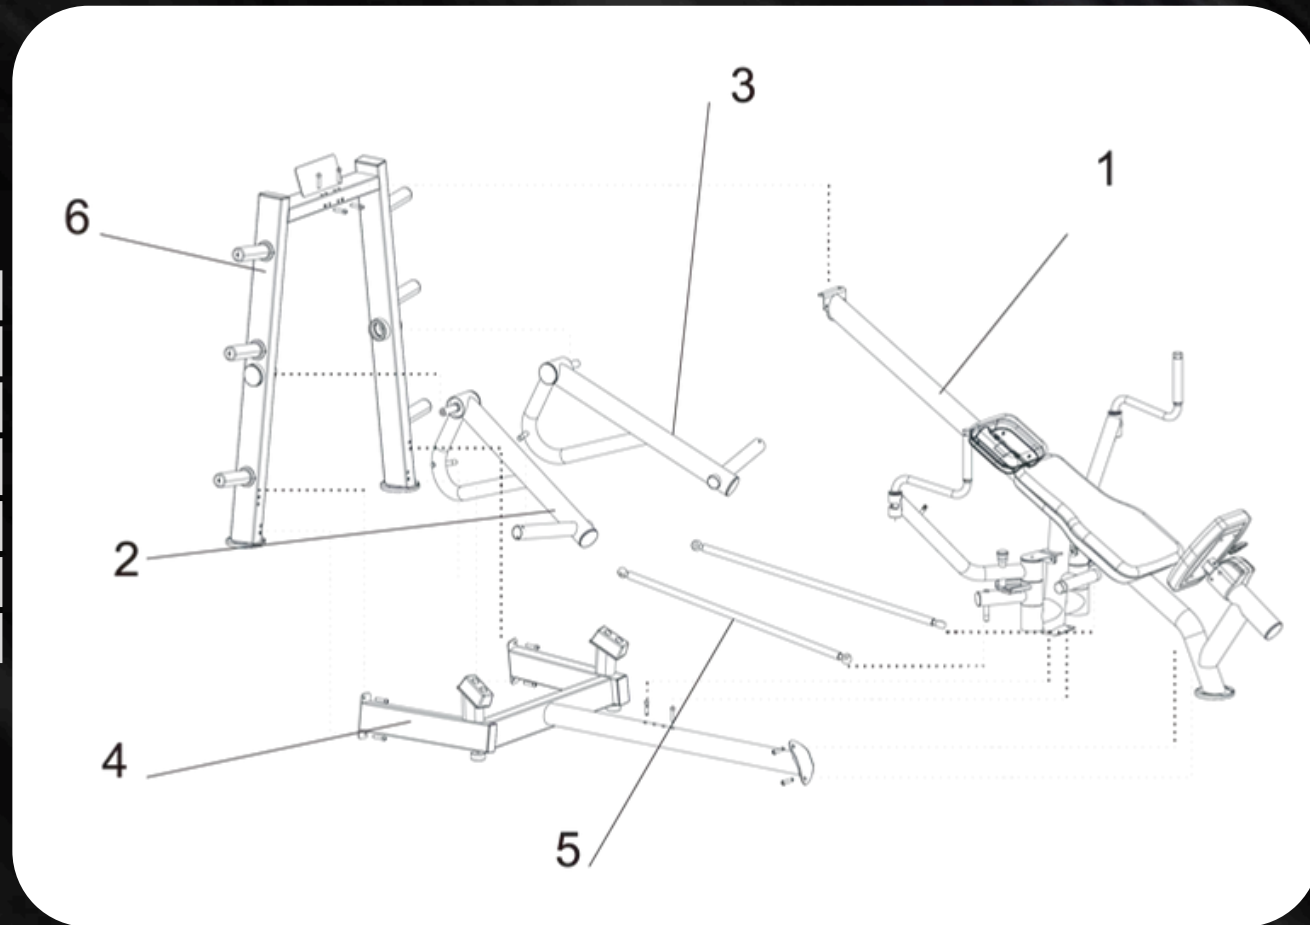

DECLINE CHEST FLY (PL-PV2-DCF)

POWER LEVERAGE **V2**

INSTALLATION MANUAL

 WWW.MUSCLEDFIT.COM

18/49 PIECES

DECLINE CHEST FLY (PL-PV2-DCF)

No.	Name	Unit	Qty.
1	main frame component	pcs	1
2	left-hand rotating arm component	pcs	1
3	right-hand rotating arm component	pcs	1
4	base frame component	pcs	1
5	pulling rod component	pcs	2
6	vertical frame component	pcs	1

INSTALLATION MANUAL

POWER
LEVERAGE **V2**

 WWW.MUSCLEDFIT.COM