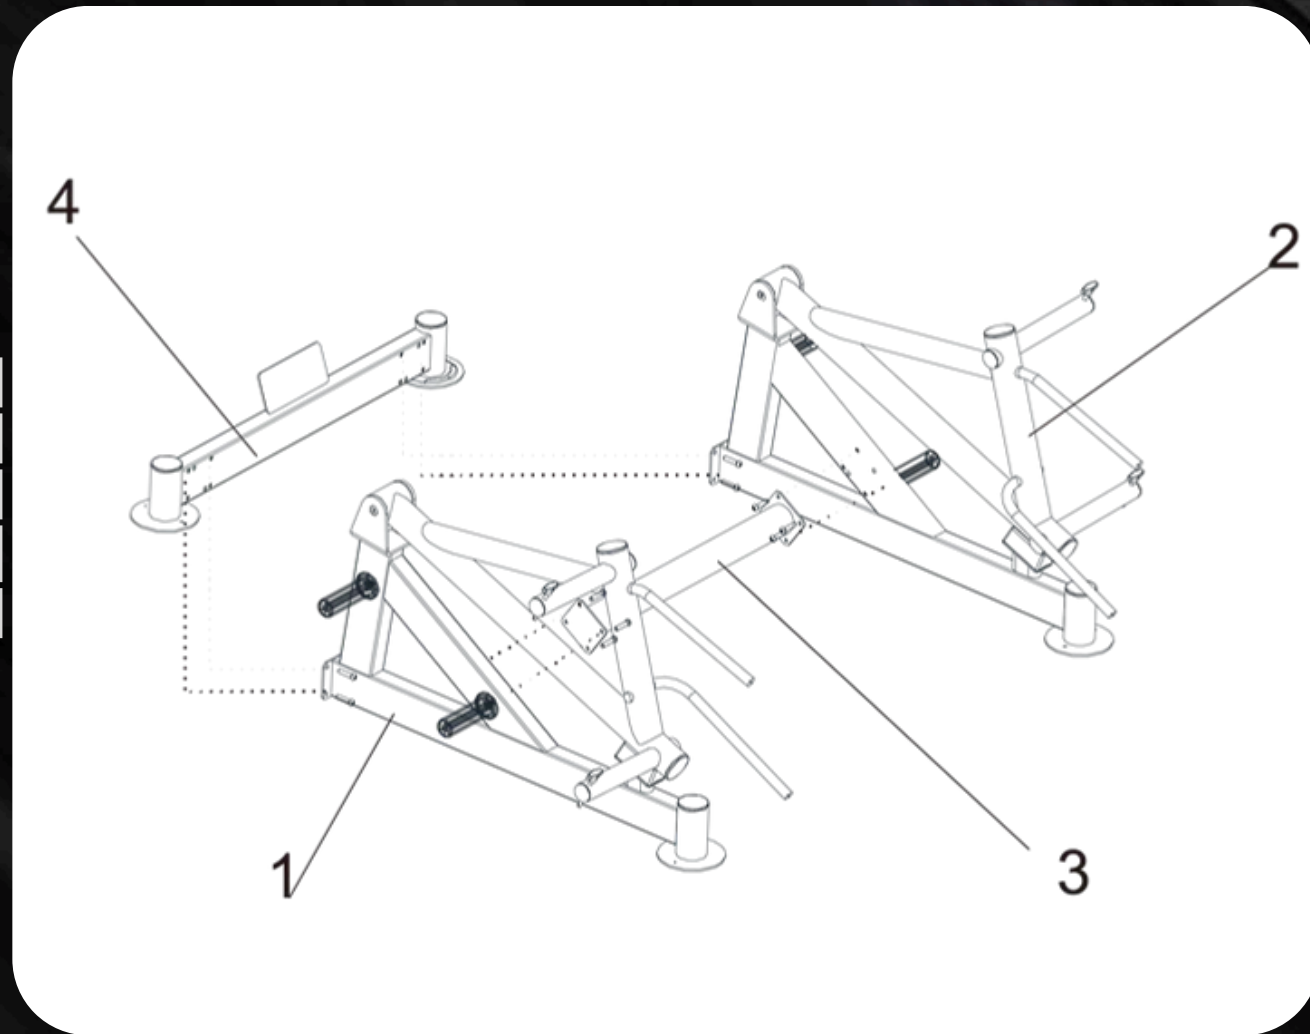

DEADLIFT/SHRUG (PL-PV2-DLS)

POWER LEVERAGE **V2**

INSTALLATION MANUAL

WWW.MUSCLEDFIT.COM

49/49 PIECES

DEADLIFT/SHRUG (PL-PV2-DLS)

No.	Name	Unit	Qty.
1	vertical frame component 1	pcs	1
2	vertical frame component 2	pcs	1
3	connector component 2	pcs	1
4	connector component 1	pcs	1