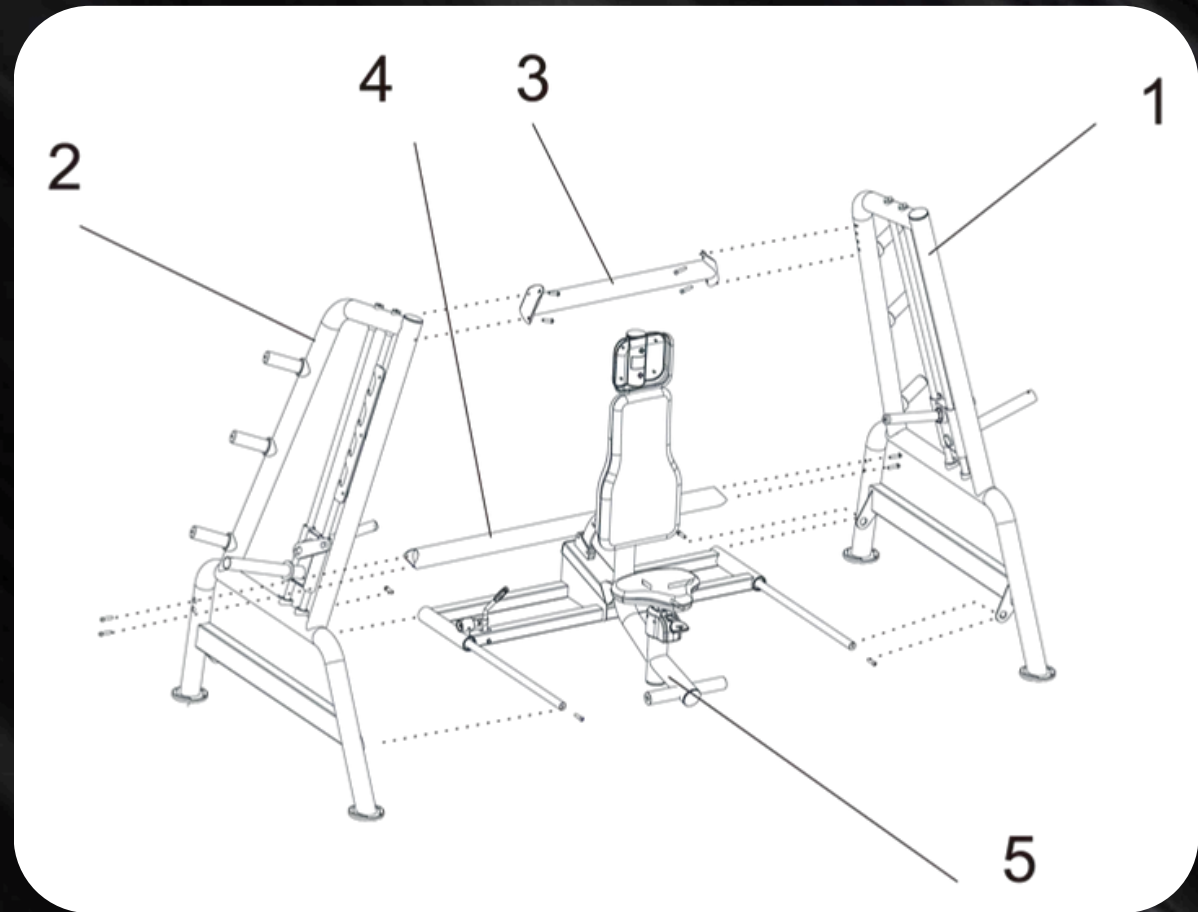

# CONVERGENT BENCH (PL-PV2-CB)

POWER LEVERAGE **V2**

INSTALLATION MANUAL

 [WWW.MUSCLEDFIT.COM](http://WWW.MUSCLEDFIT.COM)

14/49 PIECES

# CONVERGENT BENCH (PL-PV2-CB)

No.	Name	Unit	Qty.
1	left frame component	pcs	1
2	right frame component	pcs	1
3	Back connector	pcs	1
4	Bottom connector	pcs	1
5	seat component	pcs	1