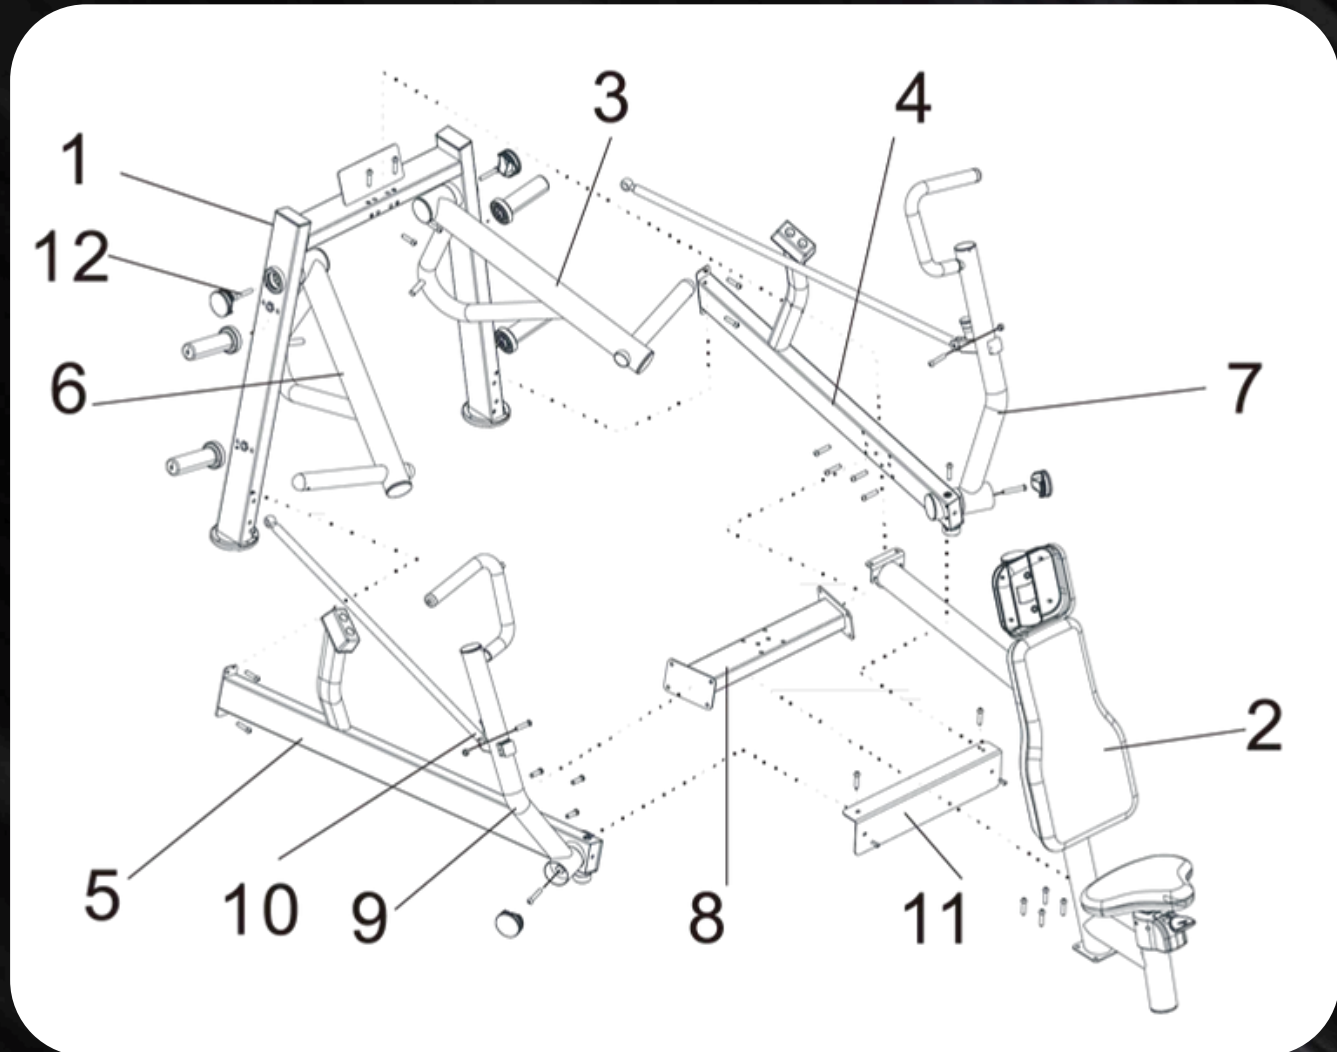

CHEST PRESS (PL-PV2-CP)

POWER LEVERAGE **V2**

INSTALLATION MANUAL

 WWW.MUSCLEDFIT.COM

13/49 PIECES

CHEST PRESS (PL-PV2-CP)

No.	Name	Unit	Qty.
1	column component	pcs	1
2	seat component	pcs	1
3	plate rotating arm component	pcs	1
4	right frame component	pcs	1
5	left frame component	pcs	1
6	plate rotating arm component	pcs	1
7	right-hand rotating arm component	pcs	1
8	front lower beam component	pcs	1
9	left-hand rotating arm component	pcs	1
10	adjustment tube component	pcs	2
11	front protective plate	pcs	1
12	m10*20 flat round head screw	pcs	4