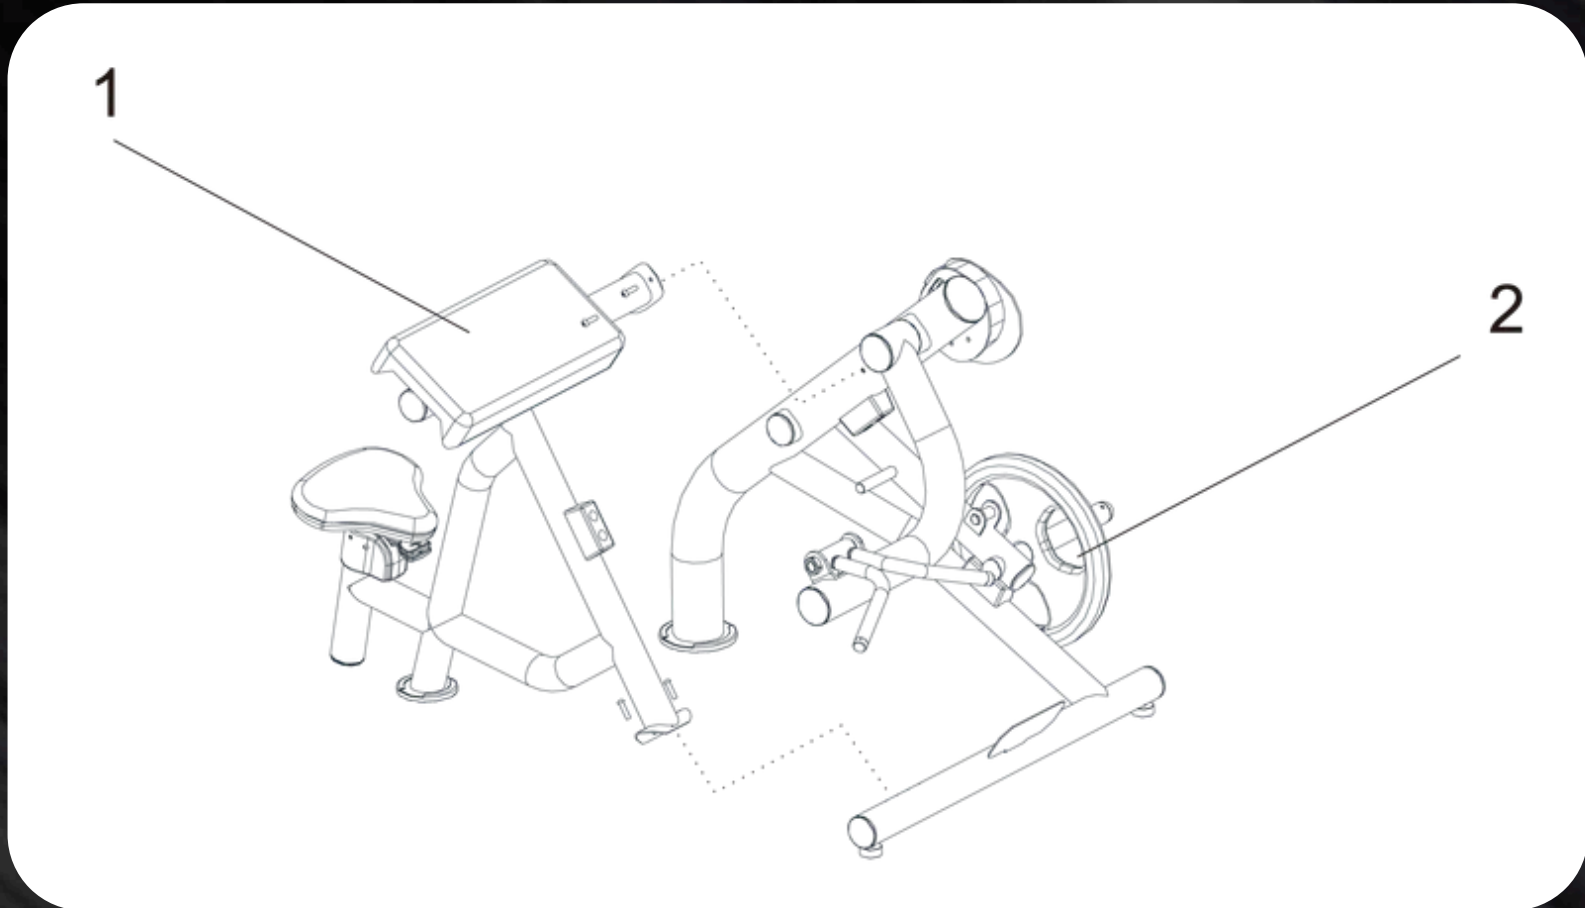

# BICEPS CURL (PL-PV2-BC)

POWER LEVERAGE **V2**

INSTALLATION MANUAL

 [WWW.MUSCLEDFIT.COM](http://WWW.MUSCLEDFIT.COM)

41/49 PIECES

# BICEPS CURL (PL-PV2-BC)

No.	Name	Unit	Qty.
1	vertical frame component	pcs	1
2	side frame component	pcs	1