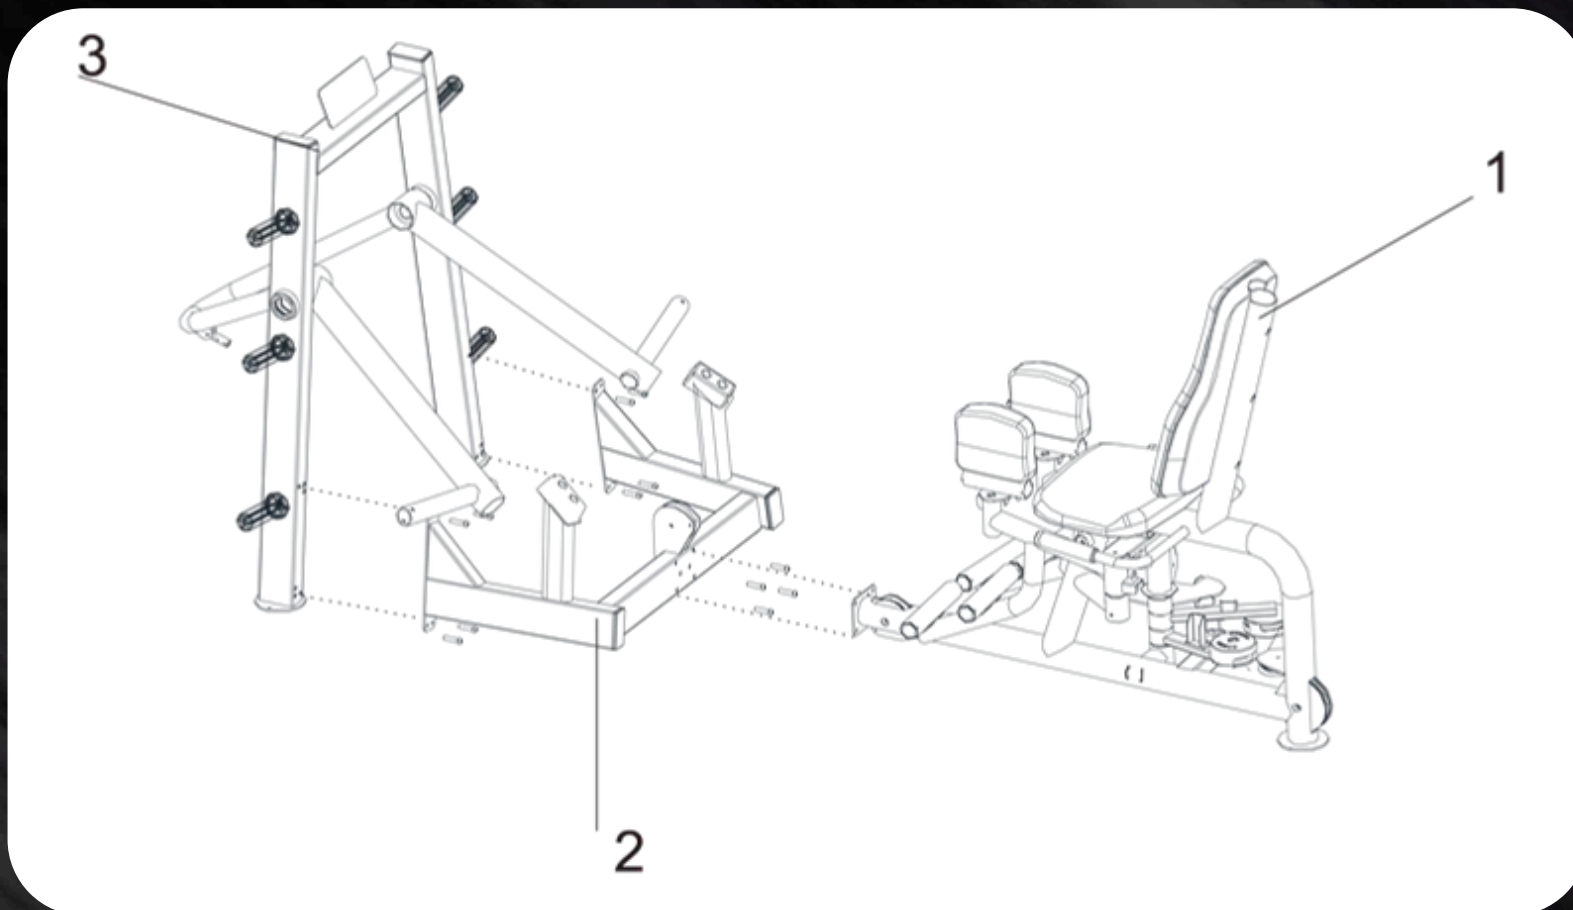

# ABDUCTOR/ADDUCTOR (PL-PV2-ABAD)

POWER LEVERAGE **V2**

INSTALLATION MANUAL

[WWW.MUSCLEDFIT.COM](http://WWW.MUSCLEDFIT.COM)

47/49 PIECES

# ABDUCTOR/ADDUCTOR (PL-PV2-ABAD)

No.	Name	Unit	Qty.
1	main frame component	pcs	1
2	vertical frame component	pcs	1
3	bottom frame component	pcs	1

INSTALLATION MANUAL

POWER  
LEVERAGE **V2**

 [WWW.MUSCLEDFIT.COM](http://WWW.MUSCLEDFIT.COM)