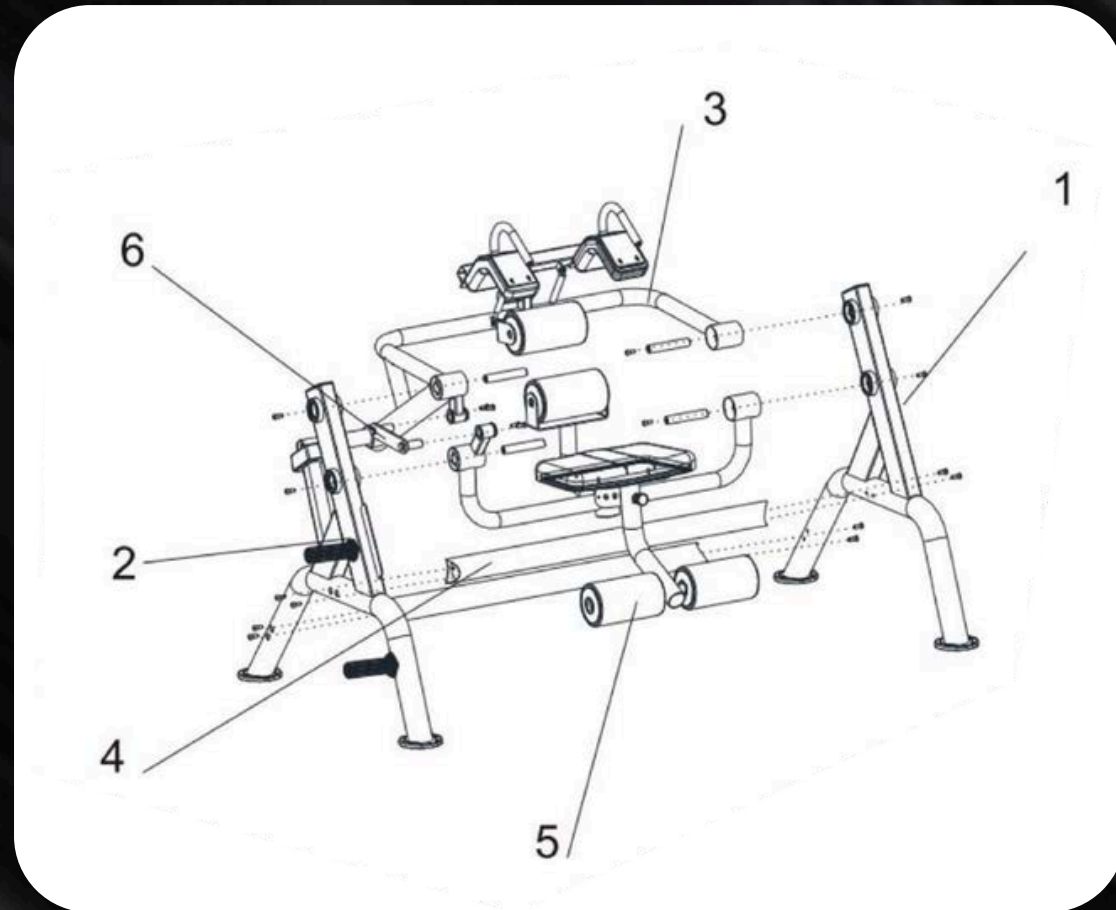

AB CRUNCH (PL-PV2-AC)

POWER LEVERAGE **V2**

INSTALLATION MANUAL

 WWW.MUSCLEDFIT.COM

43/49 PIECES

ABDOMINAL CRUNCH (PL-PV2-AC)

No.	Name	Unit	Qty.
1	left frame component	pcs	1
2	right frame component	pcs	1
3	shoulder pad component	pcs	1
4	bottom connector component	pcs	2
5	foot pad component	pcs	1
6	back connector component	pcs	1