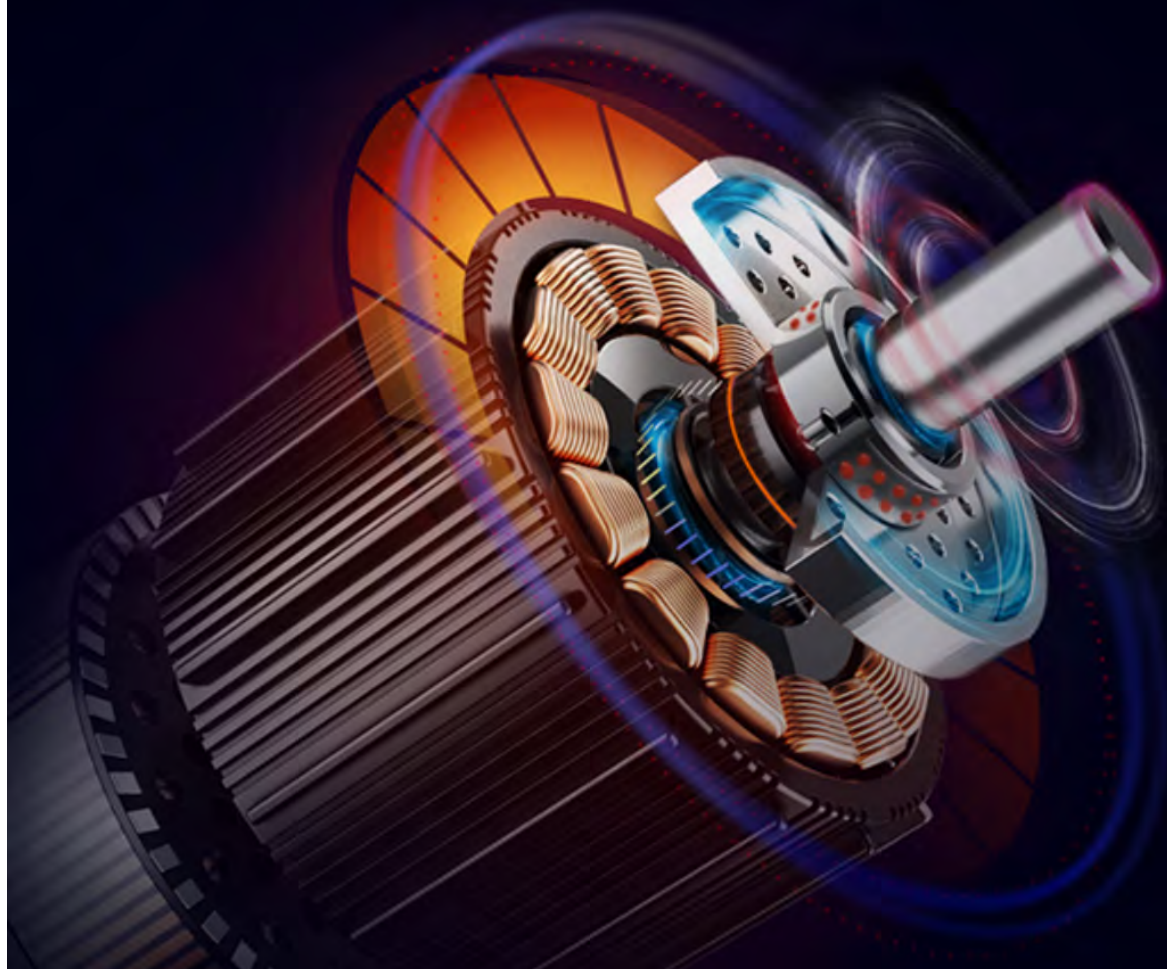

2.0HP Peak Motor

Multi-speed Adjustable

Built-in 2.0 HP Peak horsepower motor ensures that even a 240 lb user can run smoothly with variable 0.6-7.5 MPH speeds to offer different intensity workouts.

2 HP
Peak Horsepower

240 LB
User limit

0.6 - 7.5 mph
Speed Options