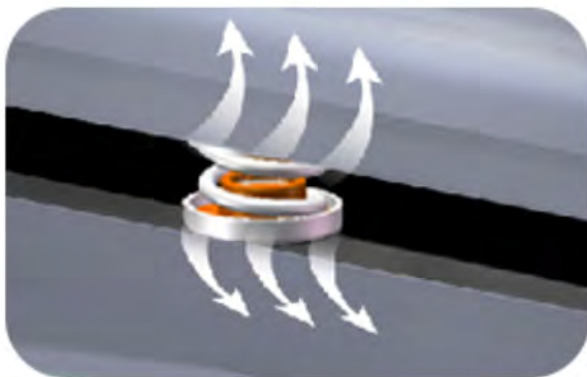

240 LB
User limit

0.6 - 7.5 mph
Speed Options

DOUBLE PATENTED SHOCK ABSORPTION SYSTEM

Innovative use of 2 patented shock absorption technologies, magnetic suspension and honeycomb, provides great cushioning and shock absorption during exercise thus reducing the possibility of knee or ankle injuries during exercise bouts.

Magnetic Suspension Dampening

Honeycomb Dampening

GOLF TEXTURE RUNNING BELT

The golf-textured running belt is non-slip and quieter than traditional running belts. This results in a more comfortable and safer running experience.