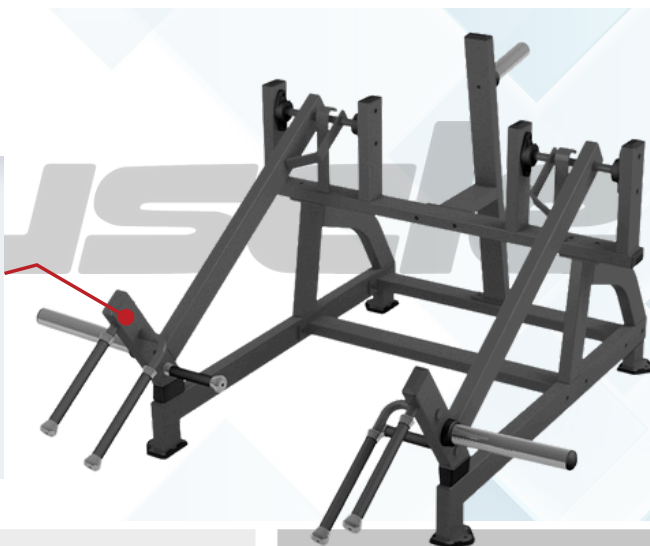

# EXCEL LEVERAGE SQUAT HIGH PULL

GREAT FOR HIGH USE SEMI COMMERCIAL GYMS

46 PIECES AVAILABLE

- Combines the benefits of a squat and a high pull
- Engages back & leg muscles simultaneously
- Smooth bearings transfer weight load directly to muscles
- Heavy Duty 11 Gauge Steel construction with high-quality upholstery

Plate Loaded

**BLACK**

Highly durable and scratch-resistant, ensuring a long-lasting, pristine appearance even under heavy use.

OPTIONAL: MUSCLE D URETHANE COATED OLYMPIC PLATES

## Specifications:

Product Name	Excel Squat High Pull
SKU	PL-E-HP
Dimensions (L x W x H)	72"L x 65"W x 42"H
Live Area (L x W x H)	108"L x 121"W x 42"H
Product Weight	200 lbs
Max User Weight	No Limit
Starting Resistance	45 lbs
Weight Horn Capacity	800 lbs