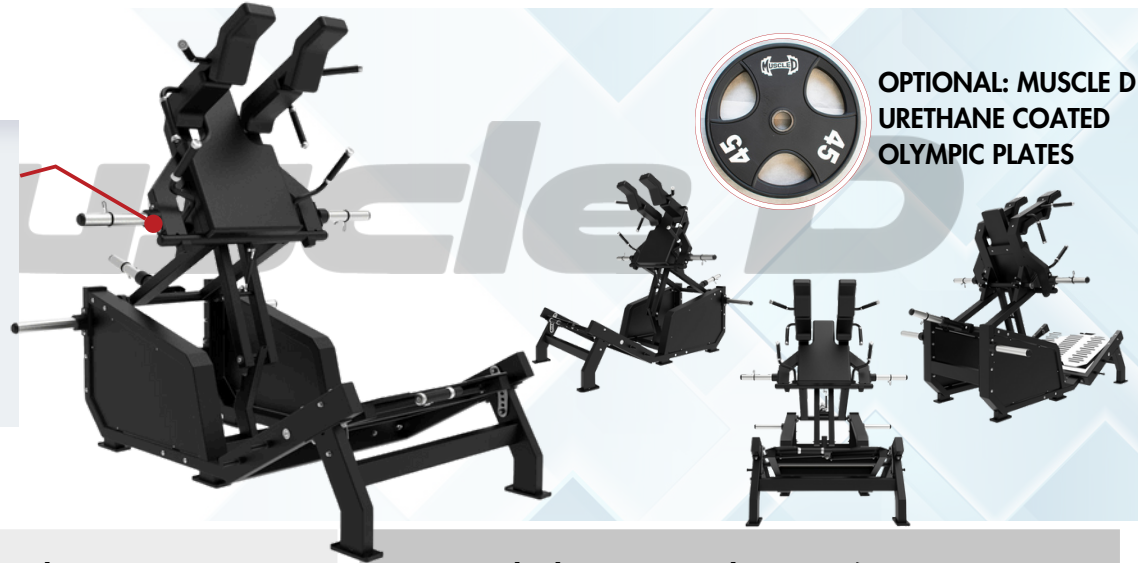

EXCEL GLUTE LINE HACK SQUAT / FRONT SQUAT

GREAT FOR HIGH USE SEMI COMMERCIAL GYMS

46 PIECES AVAILABLE

- Versatile and efficient, combining 3 exercises into one unit
- Designed specifically to work out the lower body
- Ergonomic design provides comfort and performance
- Heavy Duty 11 Gauge Steel construction with high-quality upholstery
- Counterbalance weight pin for low starting weight

Plate Loaded

BLACK

Highly durable and scratch-resistant, ensuring a long-lasting, pristine appearance even under heavy use.

OPTIONAL: MUSCLE D URETHANE COATED OLYMPIC PLATES

Specification:

TARGETED MUSCLE

Scan for Product Page

SCAN ME

Product Name	Excel Glute Line Hack Squat / Front Squat
SKU	PL-G-HS
Dimensions (L x W x H)	88"L x 59"W x 67"H
Live Area (L x W x H)	114"L x 95"W x 67"H
Product Weight	485 lbs
Max User Weight	No Limit
Starting Resistance	25 lbs
Weight Horn Capacity	800 lbs