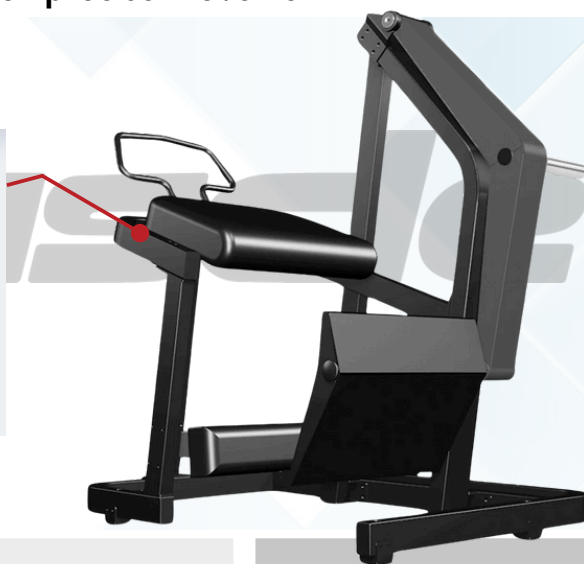

EXCEL GLUTE KICK

GREAT FOR HIGH USE SEMI COMMERCIAL GYMS

46 PIECES AVAILABLE

- This machine is the ultimate solution for comprehensive glute training
- Sturdy handles provide additional stability
- A durable leather elbow cushion provides comfort during heavy exercise
- Heavy Duty 11 Gauge Steel construction with high-quality upholstery
- High-quality bearings for precise movement

Plate Loaded

BLACK

Highly durable and scratch-resistant, ensuring a long-lasting, pristine appearance even under heavy use.

OPTIONAL: MUSCLE D URETHANE COATED OLYMPIC PLATES

Specifications:

TARGETED MUSCLES

Product Name	Excel Glute Kick
SKU	PL-E-GK
Dimensions (L x W x H)	48" L x 48" W x 70" H
Live Area (L x W x H)	84" L x 84" W x 70" H
Product Weight	375 lbs
Max User Weight	No Limit
Starting Resistance	20 lbs
Weight Horn Capacity	405 lbs