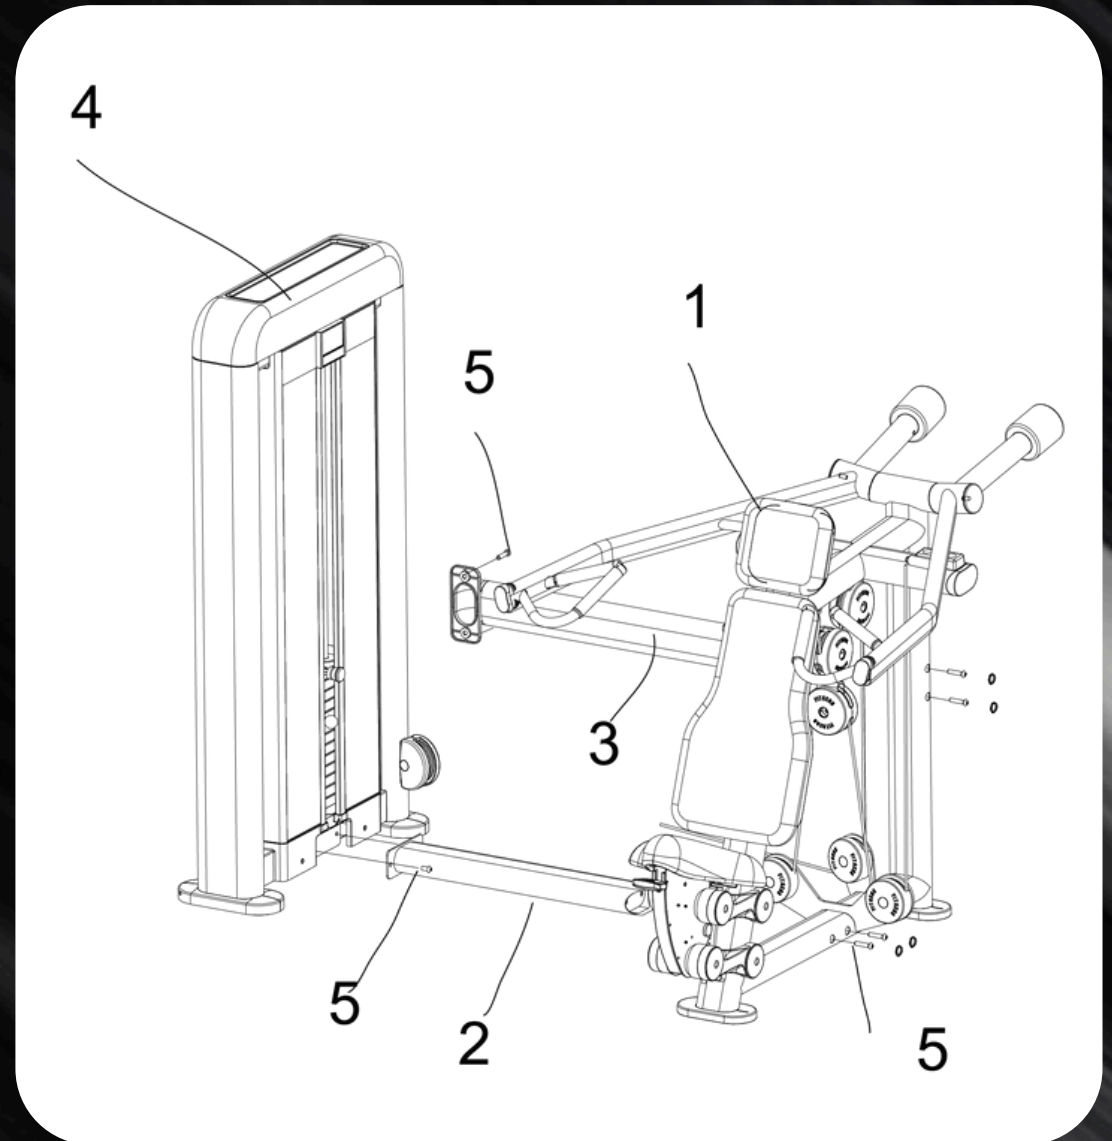

SHOULDER PRESS (S-EP-SP)

ELITE PLUS

INSTALLATION MANUAL

SHOULDER PRESS (S-EP-SP)

No.	Name	Unit	Qty.
1	main frame component	pcs	1
2	bottom connecter component	pcs	1
3	side connector component	pcs	1
4	weight stack frame welded component	pcs	1
5	M10 x 40 Hex Screw + Flat Washer	pcs	8