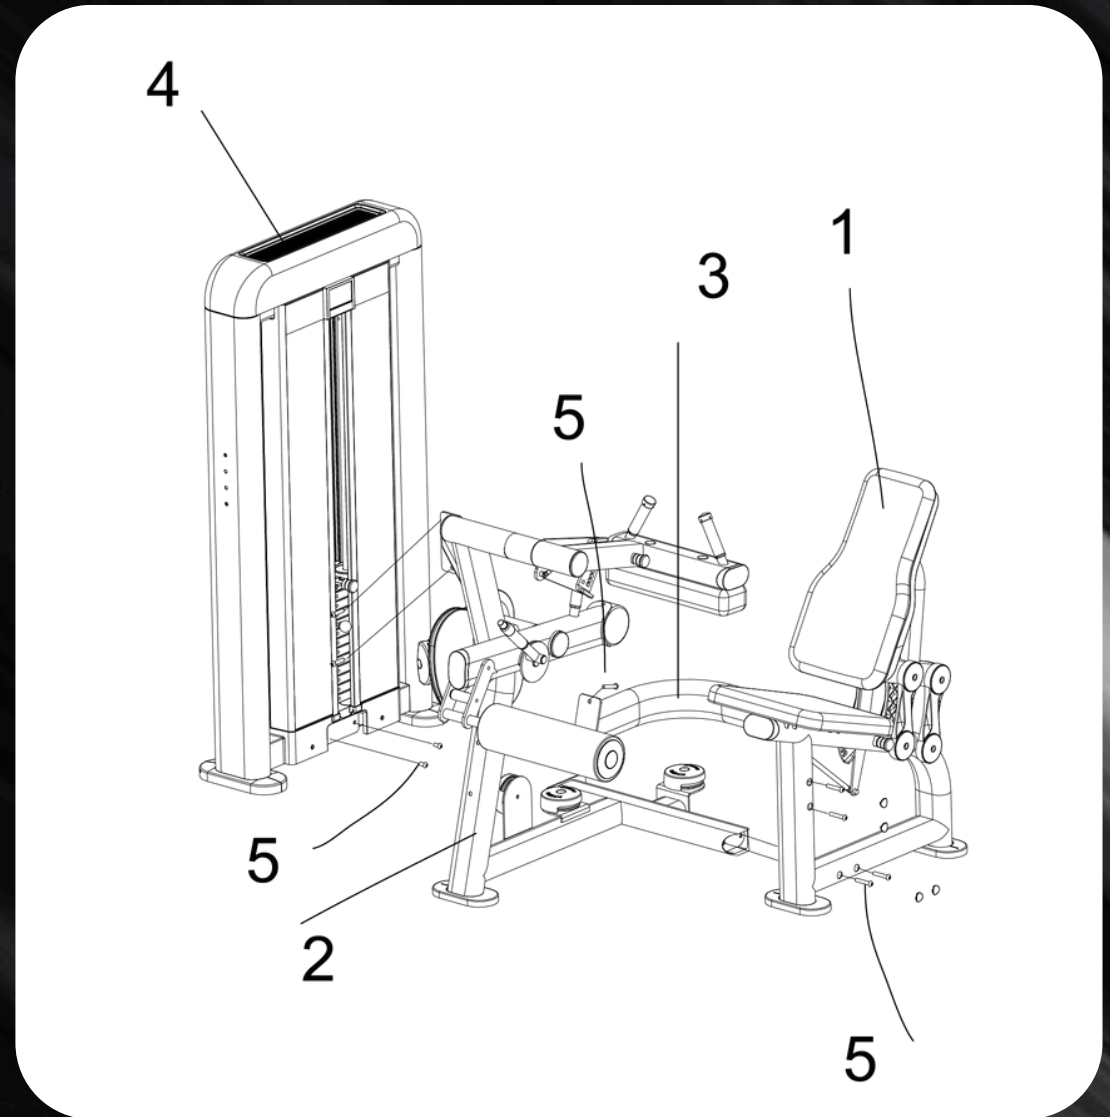

SEATED LEG CURL (S-EP-SLC)

ELITE PLUS

INSTALLATION MANUAL

www.muscledfit.com

SEATED LEG CURL (S-EP-SLC)

No.	Name	Unit	Qty.
1	main frame component	pcs	1
2	stand component	pcs	1
3	front connector component	pcs	1
4	weight stack frame welded component	pcs	1
5	M10 x 40 Hex Screw + Flat Washer	pcs	8