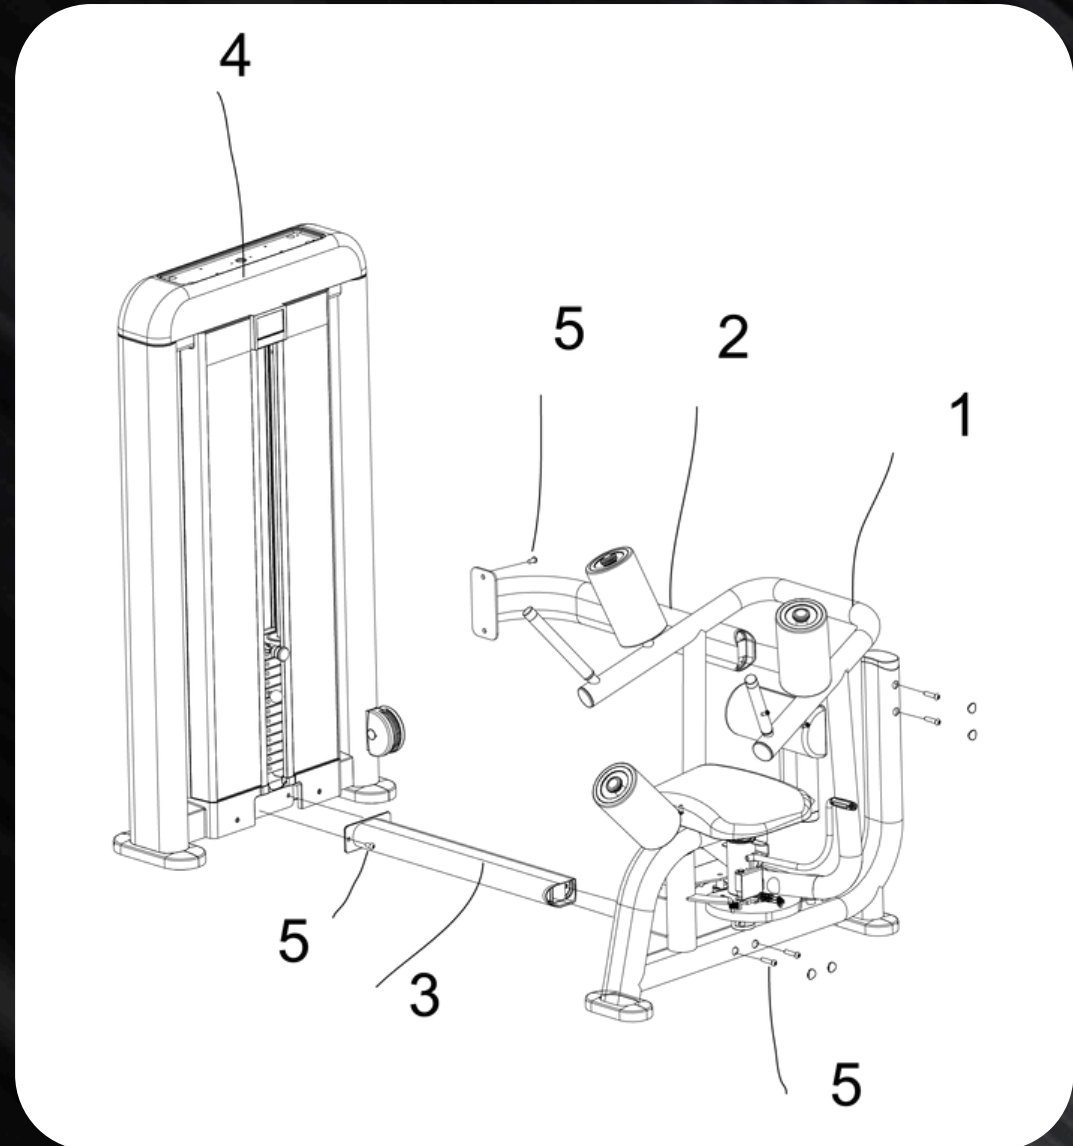

ROTARY TORSO (S-EP-RT)

ELITE PLUS

INSTALLATION MANUAL

ROTARY TORSO (S-EP-RT)

| No. | Name | Unit | Qty. |
|-----|--|------|------|
| 1 | main frame | pcs | 1 |
| 2 | back connector component | pcs | 1 |
| 3 | bottom connector component | pcs | 1 |
| 4 | weight stack main frame welded component | pcs | 1 |
| 5 | M10 x 40 Hex Screw + M10 Flat Washer | pcs | 8 |