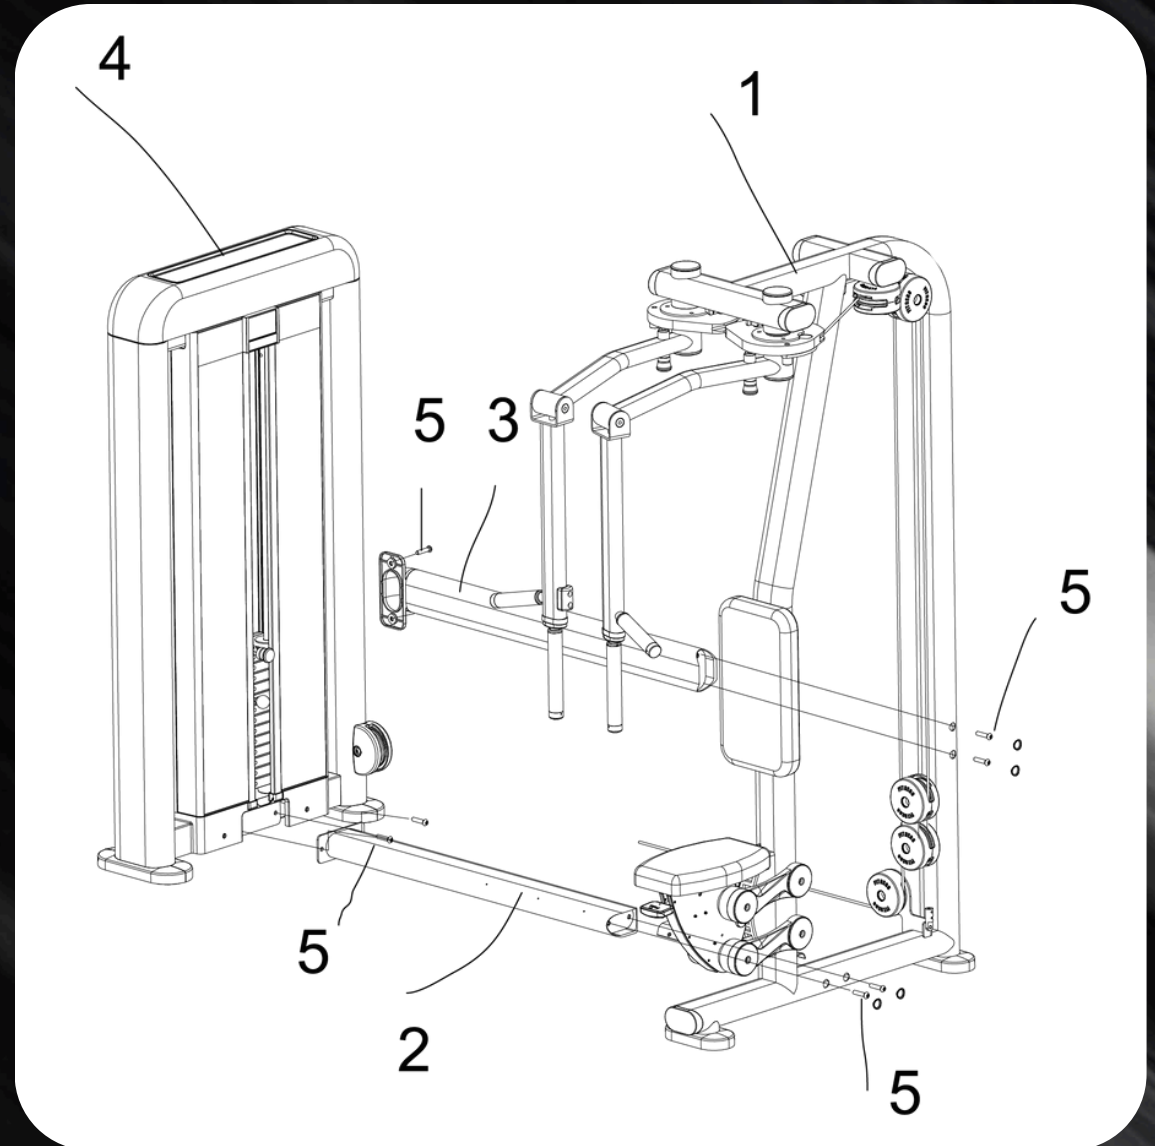

PEC/REAR DELT (S-EP-PRD)

ELITE PLUS

INSTALLATION MANUAL

www.muscledfit.com

PEC/REAR DELT (S-EP-PRD)

No.	Name	Unit	Qty.
1	main frame component	pcs	1
2	bottom connector component	pcs	1
3	upper connector component	pcs	1
4	weight stack frame welded component	pcs	1
5	M10 x 40 Hex Screw + Flat Washer	pcs	8