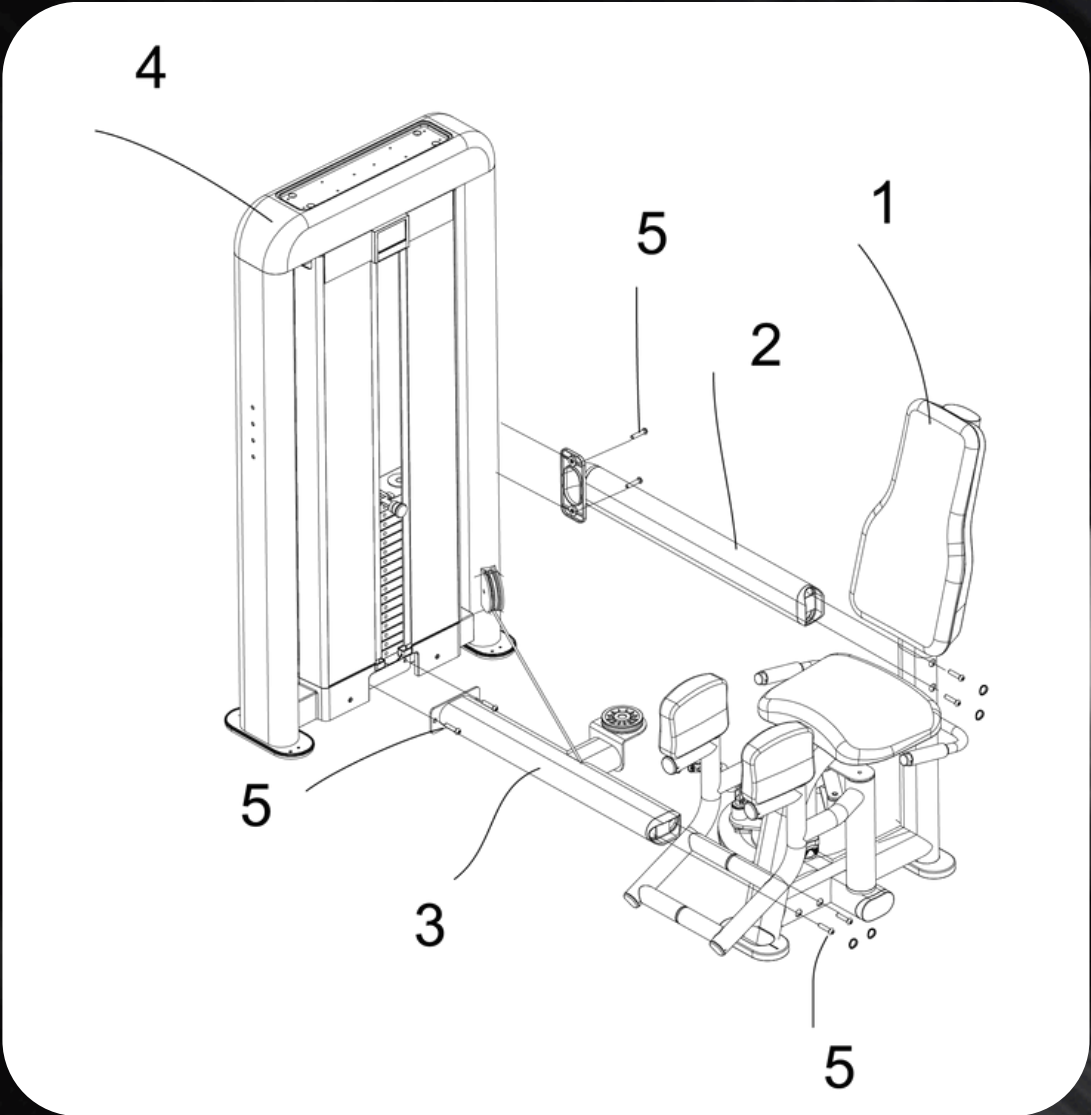

INNER THIGH (S-EP-OT)

ELITE PLUS

INSTALLATION MANUAL

OUTER THIGH (S-EP-OT)

No.	Name	Unit	Qty.
1	main frame component	pcs	1
2	upper connector component	pcs	1
3	bottom connector component	pcs	1
4	weight stack frame welded component	pcs	1
5	M10 x 40 Hex Screw + Flat Washer	pcs	8