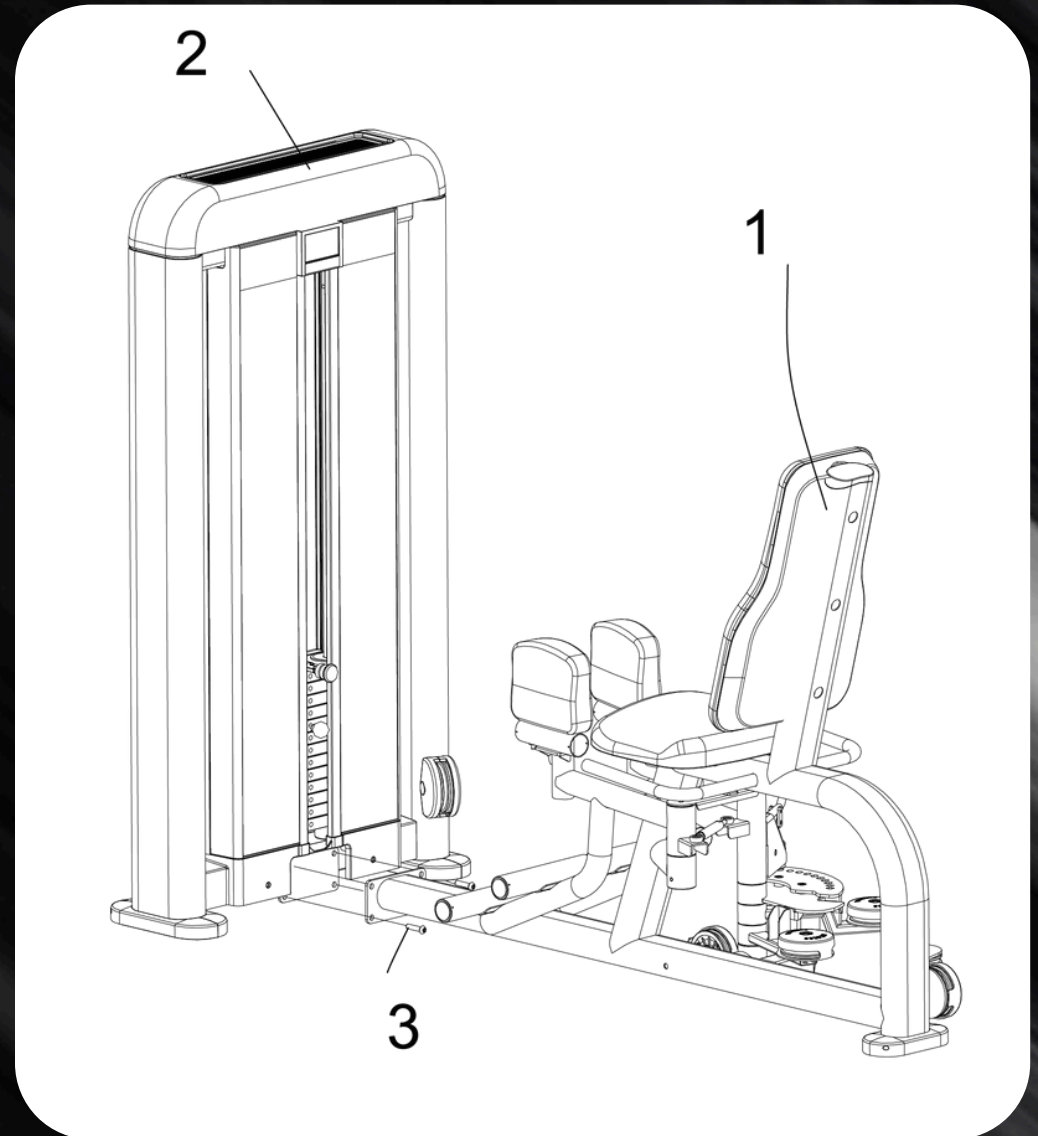

INNER/ OUTER THIGH (S-EP-IOT)

ELITE PLUS

INSTALLATION MANUAL

INNER/OUTER THIGH (S-EP-IOT)

No.	Name	Unit	Qty.
1	main frame component	pcs	1
2	weight stack frame welded component	pcs	1
3	M10 x 25 Hex Screw + Flat Washer	pcs	4