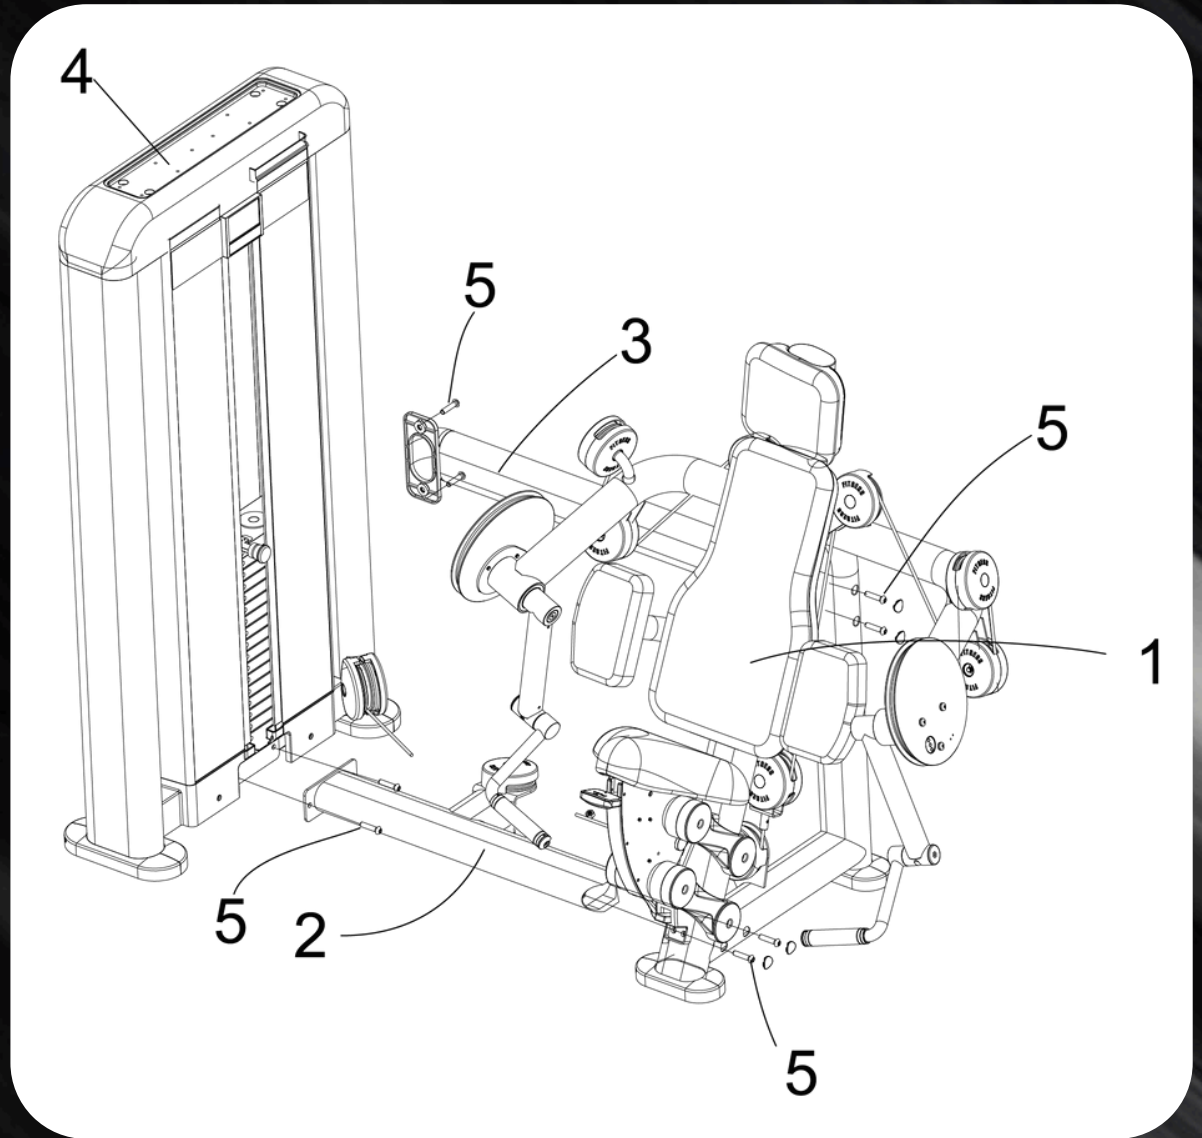

BICEPS CURL (S-EP-BC)

ELITE PLUS

INSTALLATION MANUAL

BICEPS CURL (S-EP-BC)

No.	Name	Unit	Qty.
1	main frame component	pcs	1
2	bottom connecter component	pcs	1
3	side connector component	pcs	1
4	weight stack frame welded component	pcs	1
5	M10 x 25 Hex Screw + Flat Washer	pcs	8