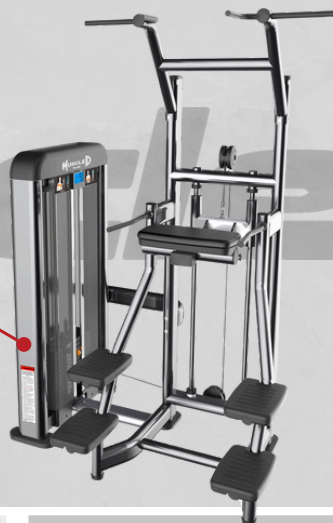

ELITE PLUS SELECTORIZED LINE

GREAT FOR HIGH USE COMMERCIAL GYMS

26 PIECES AVAILABLE

- This machine is the ultimate solution for comprehensive back training
- Complete free movement for functional exercise
- Multi-adjustable knee-supported seat to isolate & sculpt like never before
- Heavy Duty 11 Gauge Steel construction with high-quality upholstery
- Multi-adjustable handles for the ultimate in training variety

Selectorized

 **BLACK**
 **Silver**
 Highly durable and scratch-resistant, ensuring a long-lasting, pristine appearance even under heavy use.

Specification:

TARGETED MUSCLES

Scan for product video

Product Name	Elite Plus Assisted Chin / Dip
SKU	S-EP-ACD
Dimensions(L x W x H)	56"L x 60"W x 88"H
Live Area(L x W x H)	74"L x 78"W x 88"H
Product Weight	725lb
Max User Weight	No Limit
Starting Resistance	10lb
Weight Stack	200lb