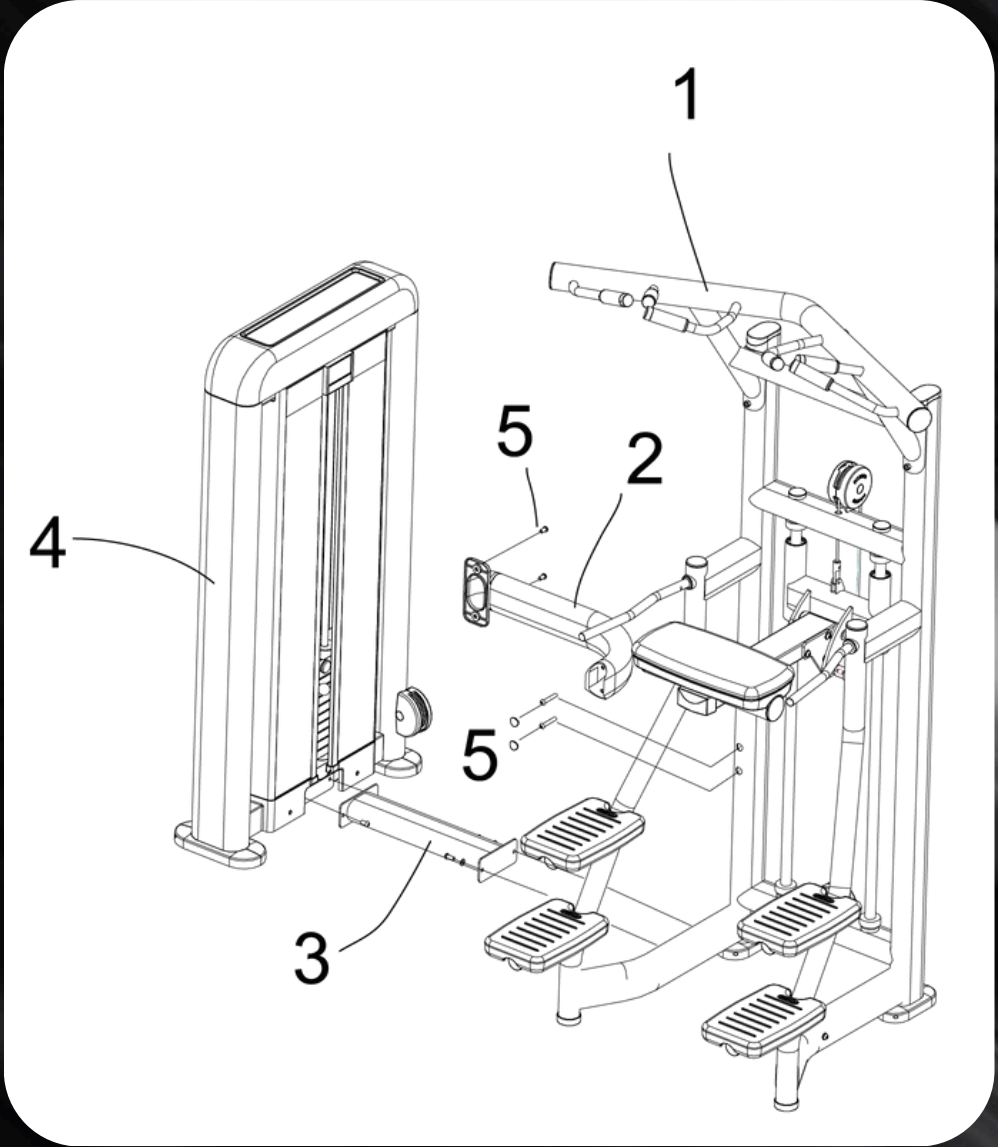

ASSISTED CHIN/DIP (S-EP-ACD)

ELITE PLUS

INSTALLATION MANUAL

www.muscledfit.com

ASSISTED CHIN/DIP (S-EP-ACD)

No.	Name	Unit	Qty.
1	main frame	pcs	1
2	side connector component	pcs	1
3	bottom connector component	pcs	1
4	weight stack main frame welded component	pcs	1
5	M10 x 40 Hex Screw + Flat Washer	pcs	8