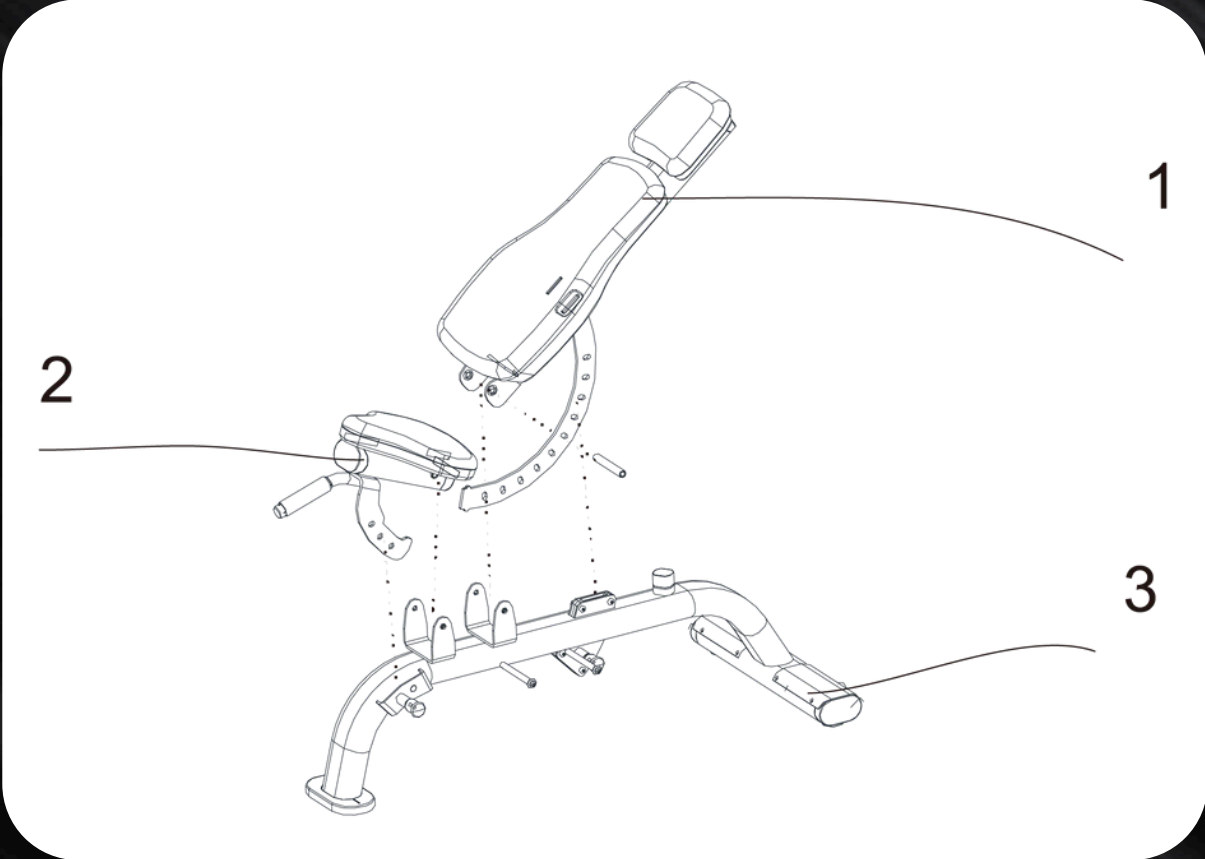

ADJUSTABLE BENCH (S-EP-ABN)

ELITE PLUS

INSTALLATION MANUAL

ADJUSTABLE BENCH (S-EP-ABN)

No.	Name	Unit	Qty.
1	backrest component	pcs	1
2	seat component	pcs	1
3	base component	pcs	1

ELITE PLUS

INSTALLATION MANUAL