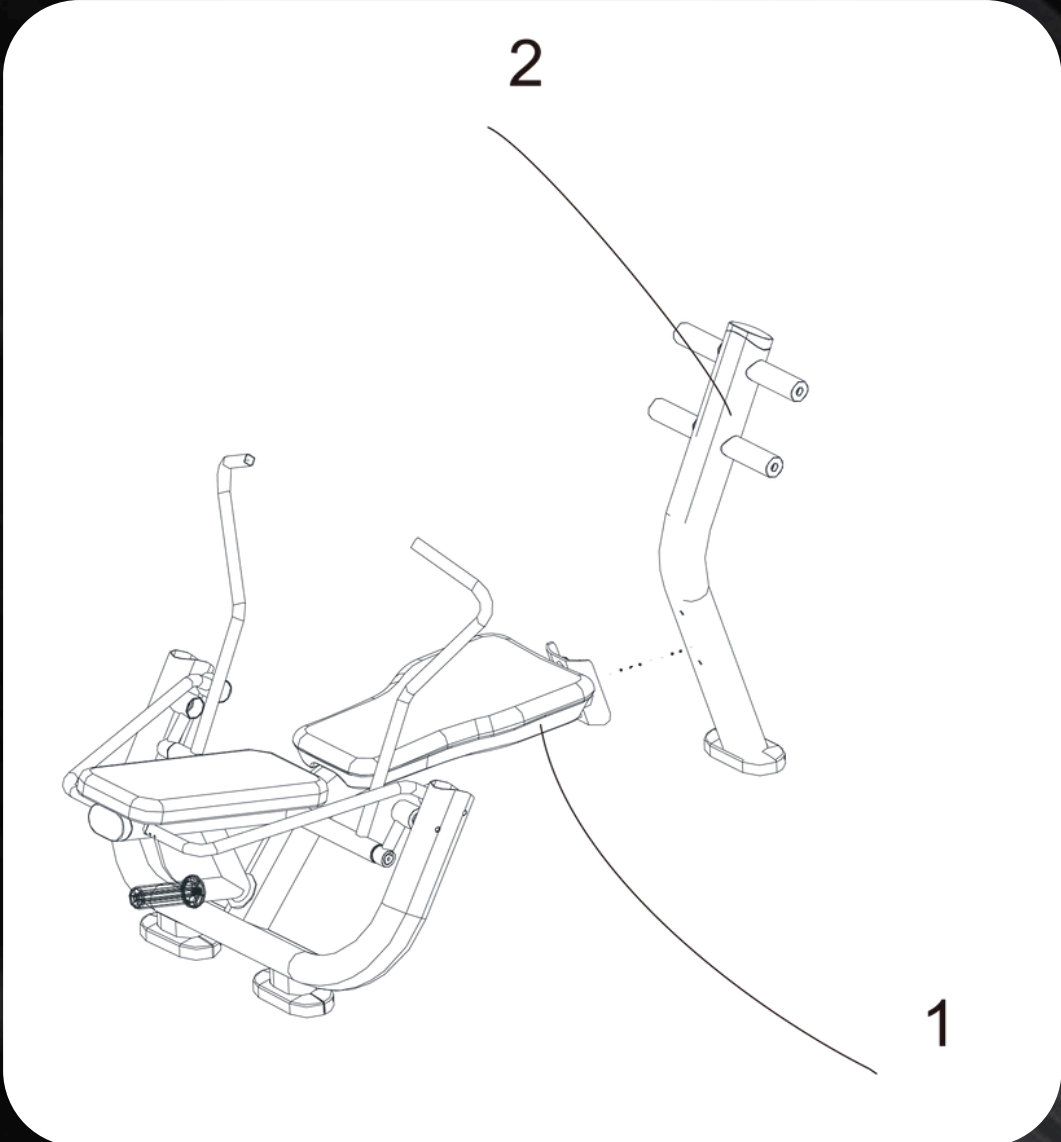

AB ROLLER (S-EP-AB)

ELITE PLUS

INSTALLATION MANUAL

AB ROLLER (S-EP-AB)

No.	Name	Unit	Qty.
1	main frame component	pcs	1
2	footrest component	pcs	1

ELITE PLUS

INSTALLATION MANUAL

www.muscledfit.com