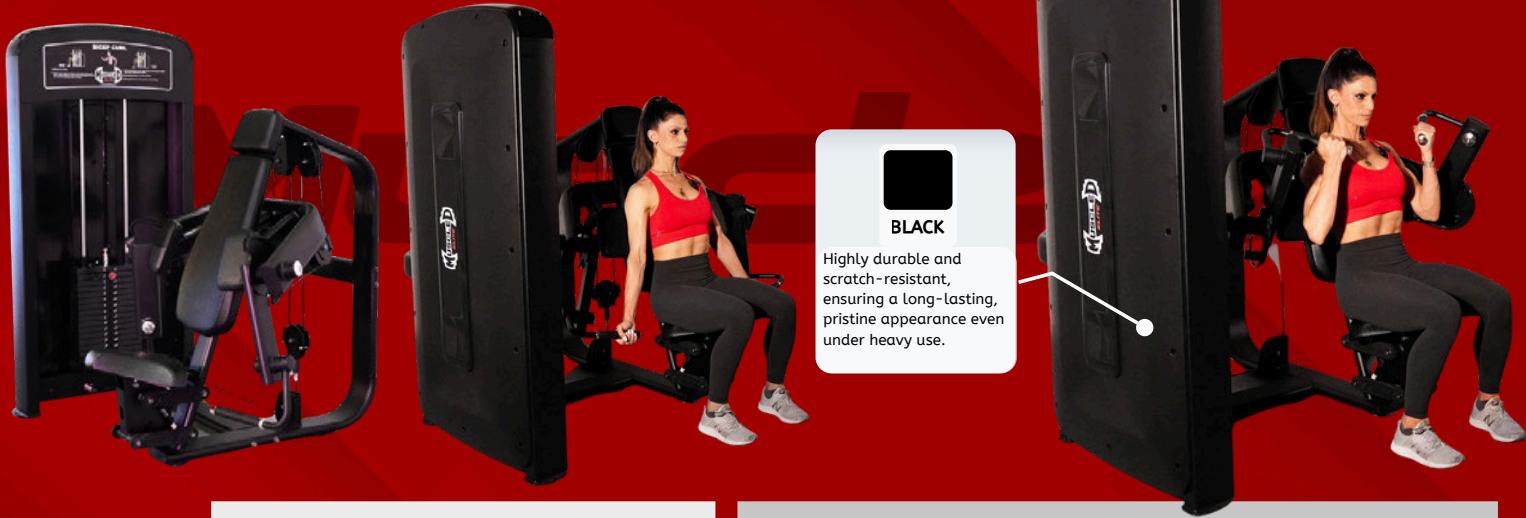

Elite Selectorized

GREAT FOR
HIGH USE
COMMERCIAL
GYMS

20 PIECES AVAILABLE

- This machine is the ultimate solution for comprehensive bicep training
- Multi-adjustable chest-supported seat to isolate & sculpt like never before
- Heavy Duty 11 Gauge Steel construction with high-quality upholstery

Selectorized

Specification:

Product Name	Elite Selectorized Biceps Curl
SKU	S-E-BC
Dimensions(L x W x H)	47" L x 60" W x 64" H
Live Area(L x W x H)	83" L x 96" W x 64" H
Product Weight	480 lb
Max User Weight	No Limit
Starting Resistance	10 lb
Weight Stack	160 lb